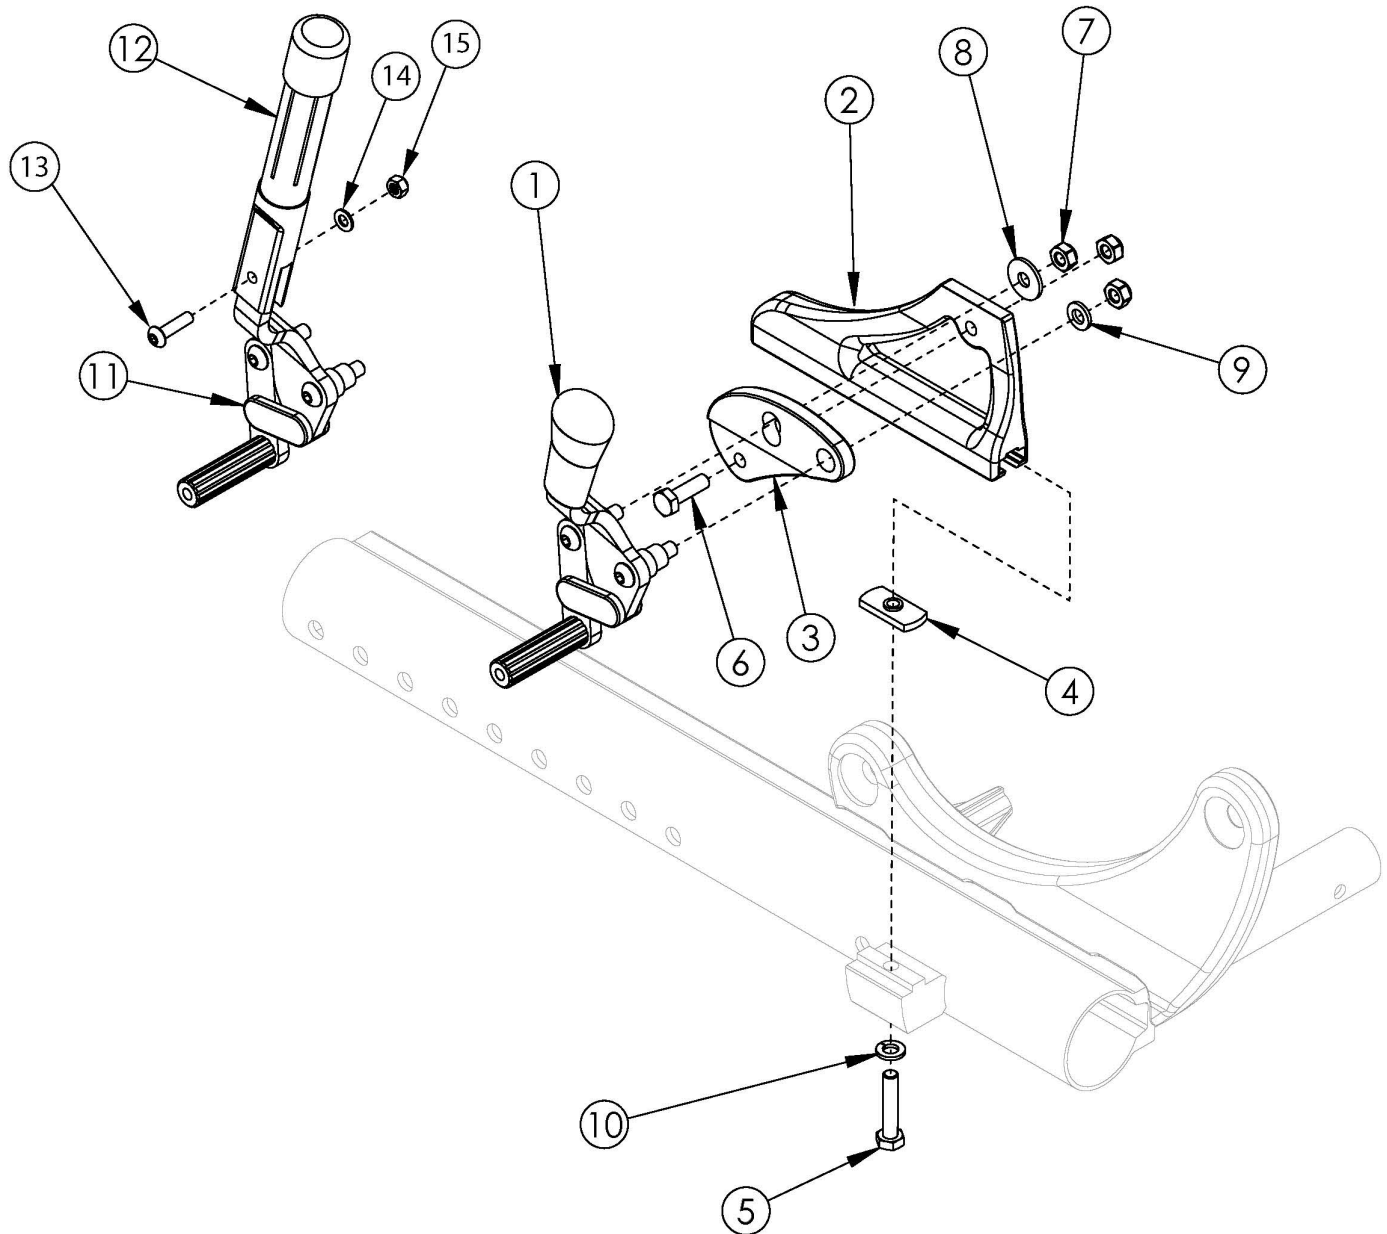

# Focus CR Wheel Lock

Item Number	Part Number	Description	Quantity	Retail
1a, 2b, 3a, 4 - 10	501486	Wheel Lock Assembly Push Left Focus	1	\$47.71
1b, 2a, 3a, 4 - 10	501487	Wheel Lock Assembly Push Right Focus	1	\$47.71
1a, 1b, 2a, 2b, 3a, 4 - 10	501113	Wheel Lock Assembly Push PAIR Focus	1	\$95.41
2b, 3a, 4 - 10, 11a, 12-15	501488	Wheel Lock Assembly Push w/ Ext Left Focus	1	\$79.87
2a, 3a, 4 - 10, 11b, 12-15	501489	Wheel Lock Assembly Push w/ Ext Right Focus	1	\$79.87

Item Number	Part Number	Description	Quantity	Retail
2a, 2b, 3a, 4 - 10, 11a, 11b, 12-15	501114	Wheel Lock Assembly Push w/ Ext PAIR Focus	1	\$159.73
1c, 2b, 3b, 4 - 10	501490	Wheel Lock Assembly Pull Left Focus	1	\$47.71
1d, 2a, 3b, 4 - 10	501491	Wheel Lock Assembly Pull Right Focus	1	\$47.71
1c, 1d, 2a, 2b, 3b, 4 - 10	501115	Wheel Lock Assembly Pull PAIR Focus	1	\$95.41
2b, 3b, 4 - 10, 11c, 12-15	501492	Wheel Lock Assembly Pull w/ Ext Left Focus	1	\$79.87
2a, 3b, 4 - 10, 11d, 12-15	501493	Wheel Lock Assembly Pull w/ Ext Right Focus	1	\$79.87
2a, 2b, 3b, 4 - 10, 11c, 11d, 12-15	501116	Wheel Lock Assembly Pull w/ Ext PAIR Focus	1	\$159.73
2a	001138	Plate Wheel Lock Right Tilt	1	\$16.00
2b	001139	Plate Wheel Lock Left Tilt	1	\$16.00
3a	003769	Wheel Lock Mount Push Tilt <i>Replaced 001140</i>	1	\$16.48
3b	003770	Wheel Lock Mount Pull Tilt <i>Replaced 001238</i>	1	\$31.89
4	001141	Weld Nut NDM 06028 Zinc	1	\$2.58
5	101824	M6 x 30 HHCS Blk Zn	1	\$2.06
6	101823	M6 x 20 HHCS Blk Zn	1	\$1.03
7	100658	M6 Nylock Nut Blk Zn	2	\$1.03
8	101853	M6 Washer Blk Zn	1	\$0.52
9	100746	M6 Flat Washer Blk Zn	1	\$1.55
10	101835	M6 Lock Washer Blk Zn	1	\$0.52
12-15	100854	Brake Extension Replacement	1	\$11.95
13	101117	M5 x 22 BTN SHCS BLK ZC	1	\$1.55
14	101856	Flat Washer, M5, Blk Zn	1	\$0.52
15	100657	M5 Nylock Nut Blk Zn	1	\$0.52