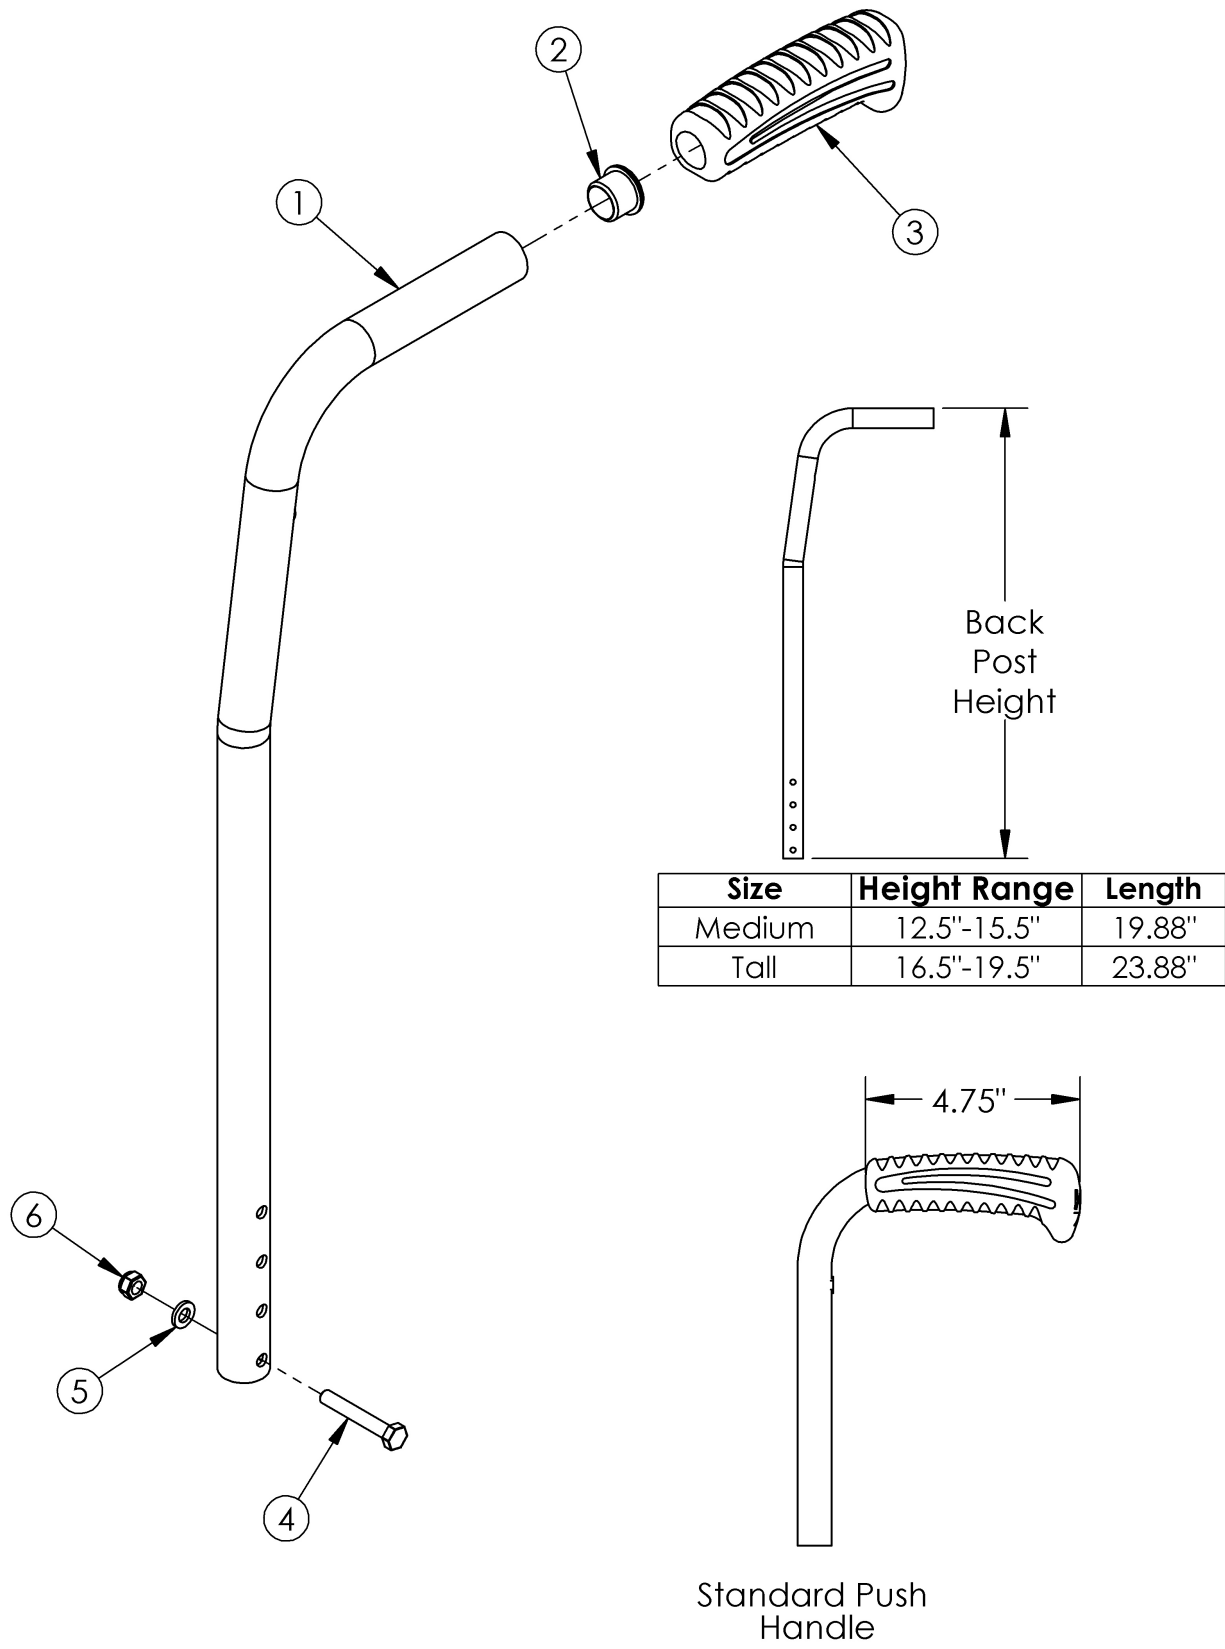

# Catalyst 4 Standard Back Post (8° Bend with Push Handle)

Item Number	Part Number	Description	Quantity	Retail
1a, 2, 3	100721	Back Post Assembly Medium 8° Bend with Standard Push Handle	1	\$71.18
1b, 2, 3	500550	Back Post Assembly Tall 8° Bend with Standard Push Handle	1	\$71.18
2	100803	Tube End Plug 7/8"	1	\$1.55
3	109433	Ergo Push Handle Grip 7/8" Standard with Instruction	1	\$7.00
4	100681	M6 x 40 CLS8.8 DIN931 HHCS ZC	1	\$1.55
5	101835	M6 Lock Washer Blk Zn	1	\$0.52
6	100658	M6 Nylock Nut Blk Zn	1	\$1.03