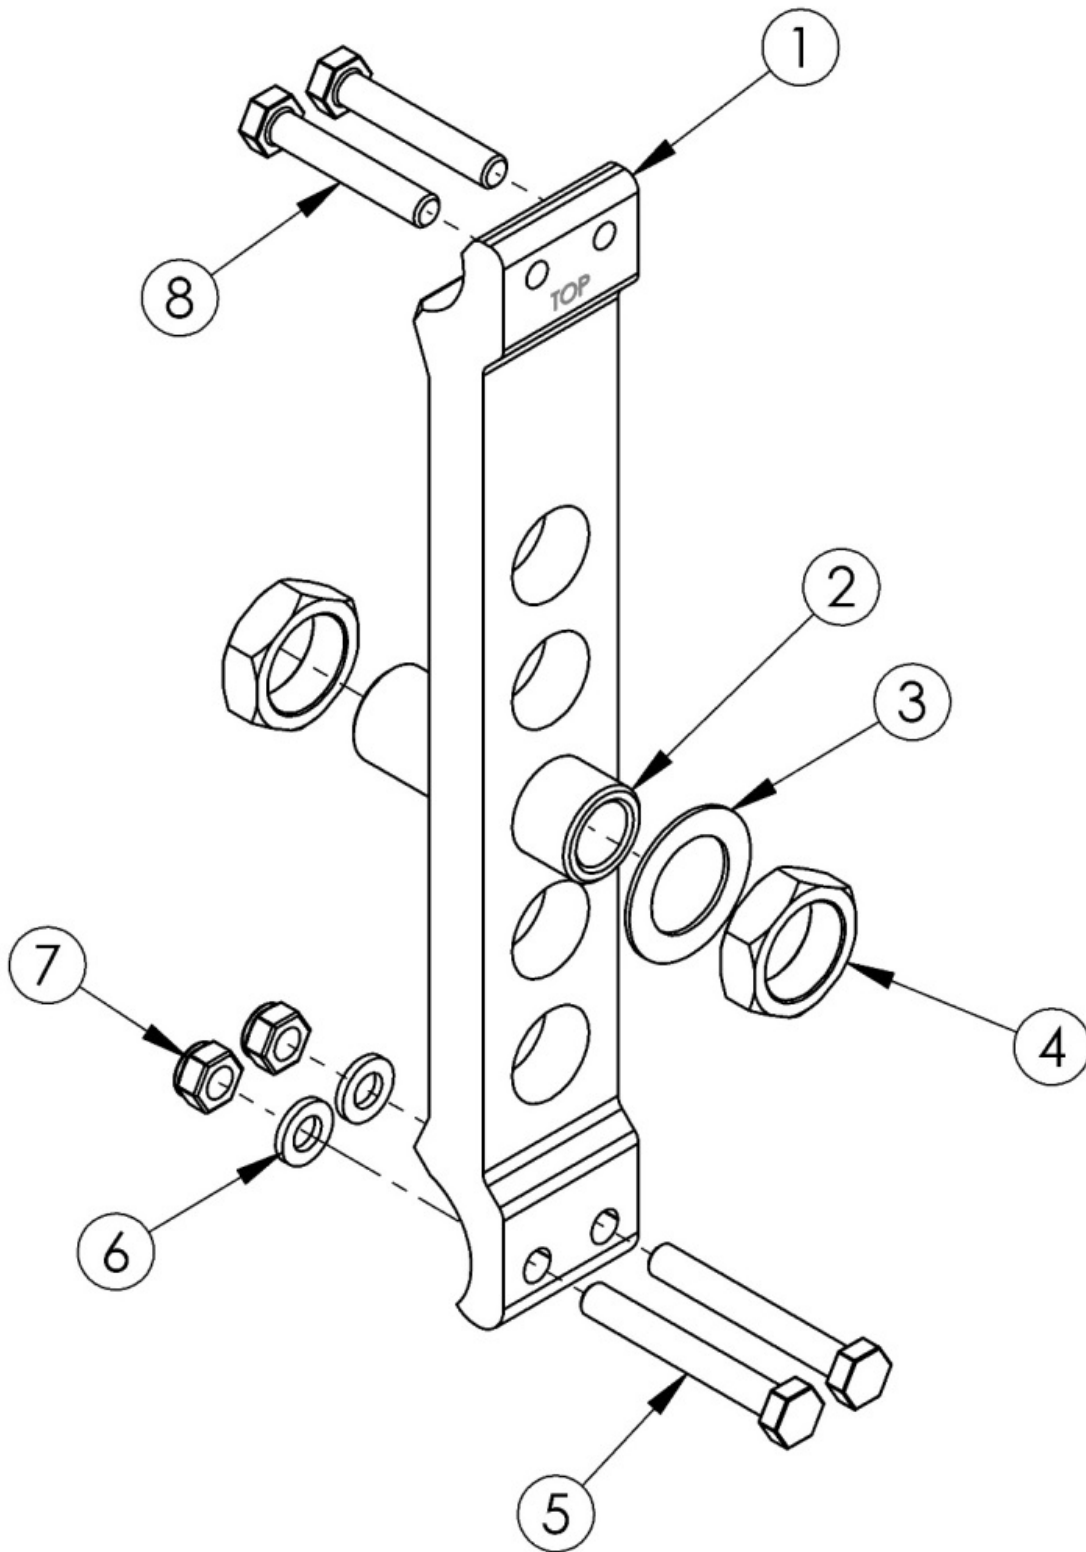

(Discontinued) Catalyst 5Vx Vertical Axle Plate

Item Number	Part Number	Description	Quantity	Retail
2	100756	Axle Receiver 1/2"	1	\$17.33
3	100583	Axle Plate Washer 18mm	1	\$1.03
4	100514	Axle Receiver Nut M18 x D12 x 10mm	2	\$1.51
5	100674	M6 x 45 CLS10.9 DIN931 HHCS ZC	2	\$1.55
6	100746	M6 Flat Washer Blk Zn	2	\$1.55
7	100658	M6 Nylock Nut Blk Zn	2	\$1.03
8	100860	M6 x 35 HHCS P/THD ZC	2	\$1.55