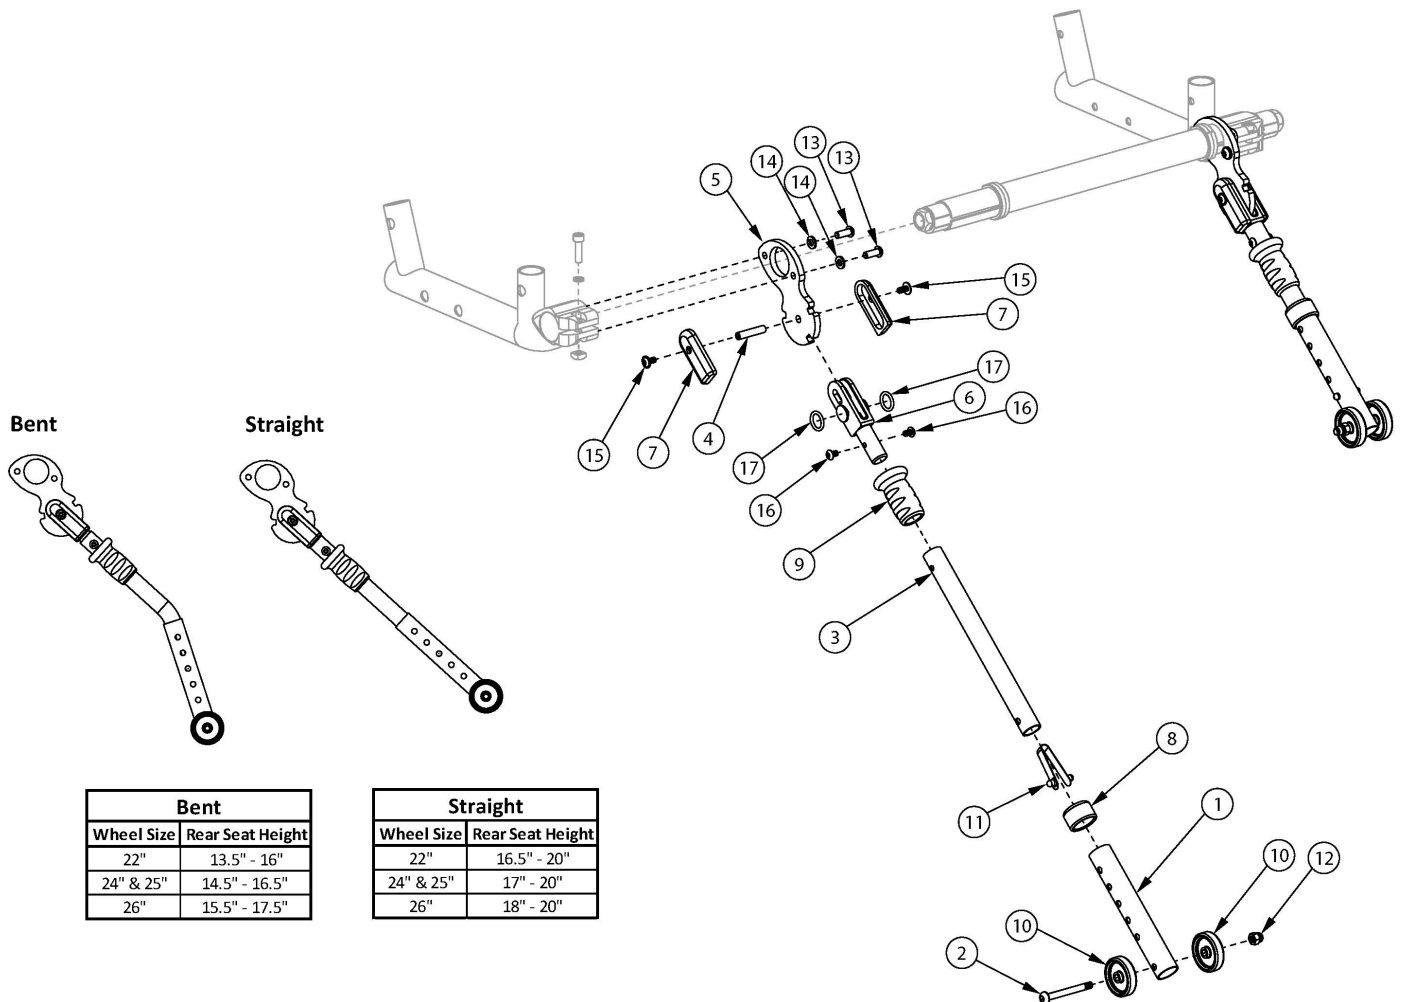

Ethos User Activated Anti-Tip

Bent	
Wheel Size	Rear Seat Height
22"	13.5" - 16"
24" & 25"	14.5" - 16.5"
26"	15.5" - 17.5"

Straight	
Wheel Size	Rear Seat Height
22"	16.5" - 20"
24" & 25"	17" - 20"
26"	18" - 20"

Item Number	Part Number	Description	Quantity	Retail
3a, 4, 5a, 6, 7, 9, 11, 15-17	004350	Anti-Tip Assembly Straight, User Activated	1	\$160.00
3b, 4, 5b, 6, 7, 9, 11, 15-17	004351	Anti-Tip Assembly Bent, User Activated	1	\$160.00
1, 2, 3a, 4, 5a, 6-17	108098	User Activated Anti-Tip Assembly Straight, Single	1	\$195.04
1, 2, 3a, 4, 5a, 6-17	108099	User Activated Anti-Tip Assembly Straight, PAIR	1	\$390.08
1, 2, 3b, 4, 5b, 6-17	108100	User Activated Anti-Tip Assembly Bent, Single	1	\$195.04
1, 2, 3b, 4, 5b, 6-17	108101	User Activated Anti-Tip Assembly Bent, PAIR	1	\$390.08
1, 2, 10, 12	004691	Anti-Tip Lower Assembly	1	\$30.49
1	000076	Anti-Tip Extension Long, Anodized	1	\$13.64
2	101826	M6 x 50 HHCS Blk Zn	1	\$2.06

Item Number	Part Number	Description	Quantity	Retail
8	004306	Anti-Tip Anti Rattle Bushing	1	\$4.55
10	100506	Anti-Tip Tube Wheel	2	\$3.83
11	100534	Detent Button Lower	1	\$3.52
12	100658	M6 Nylock Nut Blk Zn	1	\$1.03
13	101721	M6 x 16 Btn SHCS w/ Patch	2	\$2.06
14	101835	M6 Lock Washer Blk Zn	2	\$0.52
15	103323	M5 x 10 Flange BHCS Blk Zc	2	\$0.56
16	103324	M5 x 6 BHCS Blk Zc	2	\$0.56