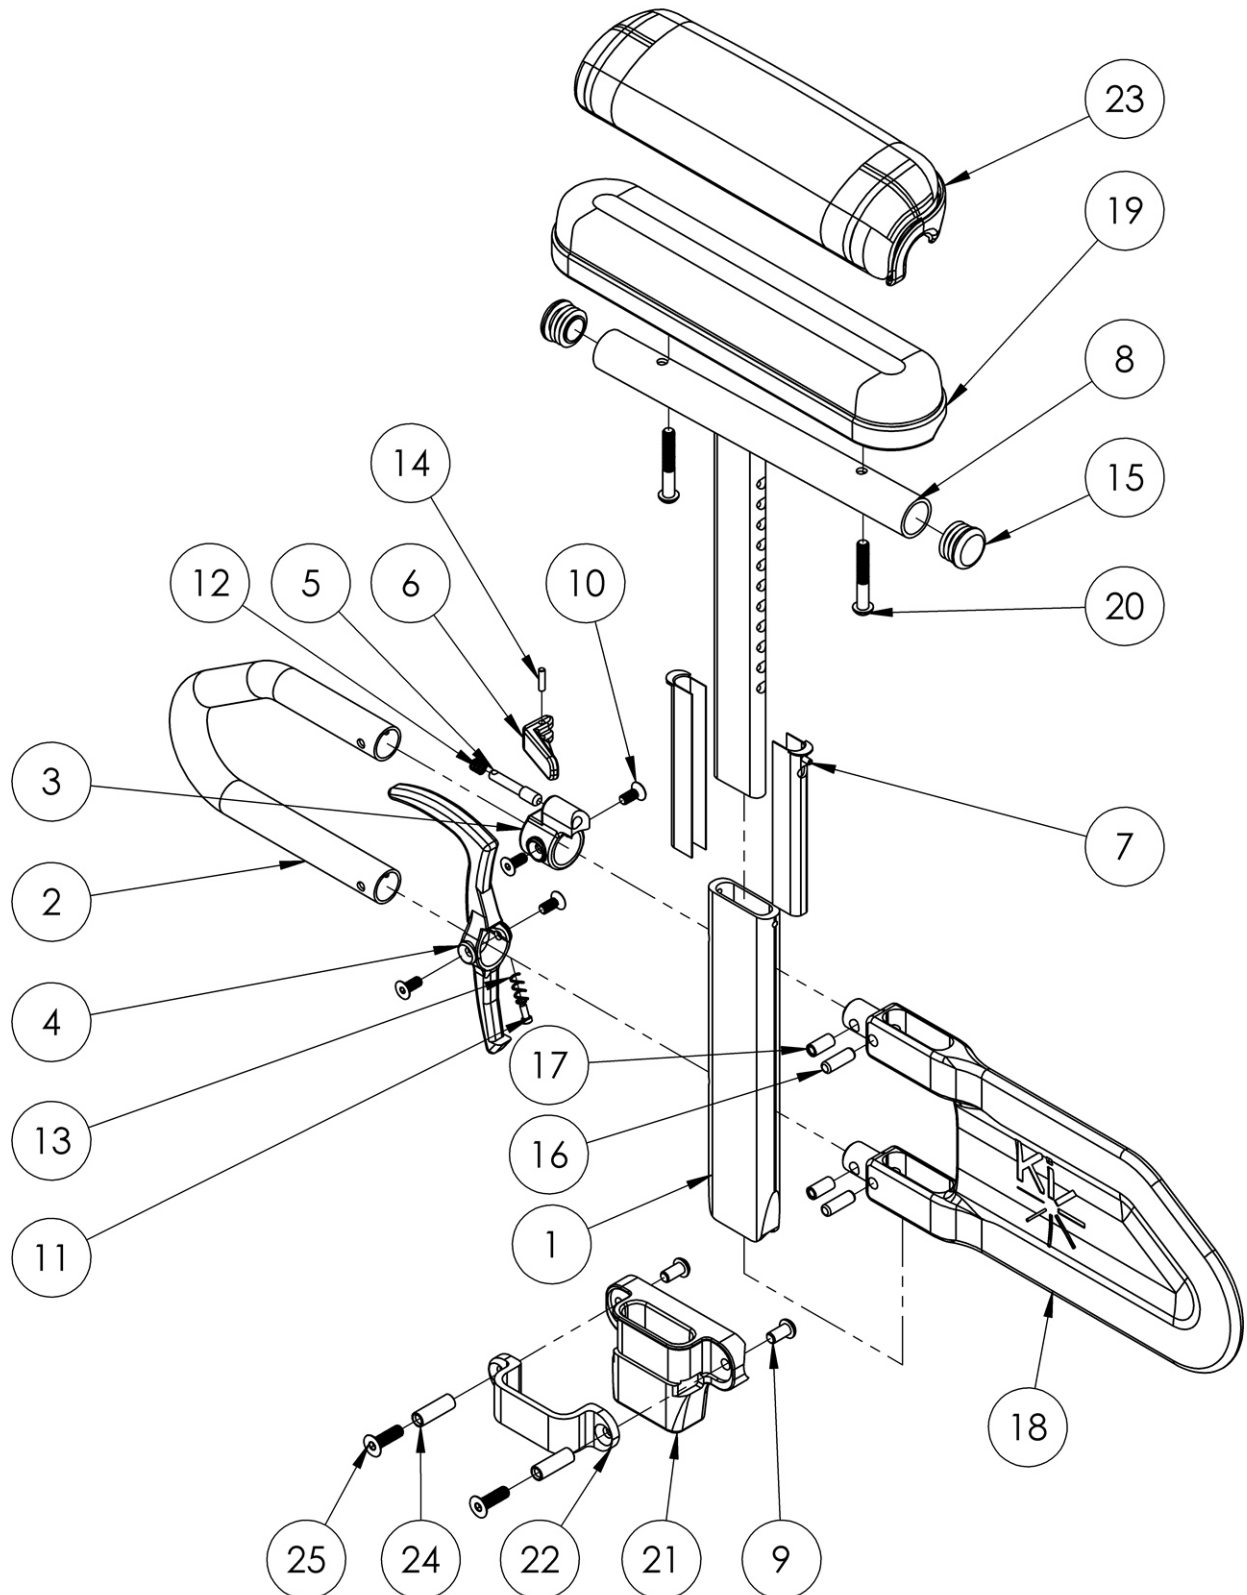

# Catalyst Height Adjustable T-Arm

Short assemblies are used with 14-17 Seat Depths. Long assemblies are used with 18"-20" Seat Depths. <p>  
 This design effective November 10, 2017 for long panels and December 6, 2017 for short panels

Item Number	Part Number	Description	Quantity	Retail
1	000089	Height Adj T Armrest Post	1	\$24.61
2	000095	Height Adj T Armrest Transfer Tube	1	\$27.52
3, 5, 6, 10, 12, 14	505490	Height Adj T-Arm Upper Latch Assembly	1	\$39.76
7	000090	Height Adj T Armrest Shim	2	\$2.50
8a, 15	000091	Height Adj T Armrest Upper Desk	1	\$73.57
8b, 15	000101	Height Adj T Armrest Upper Full	1	\$73.57
9	100667	M6 x 12 BTN SHCS BLKZC w/Patch	2	\$1.55
10	003458	M5 X 12mm FHCS BLK ZN W/ Patch	4	\$1.03
11	000152	Height Adj T Armrest Release Spring Button	1	\$1.07
13	000135	Height Adj T Armrest Release Lever Spring	1	\$1.07
15	100803	Tube End Plug 7/8"	2	\$1.55
16	003641	.25" x .75" Dowel Pin	2	\$1.03
17	003457	M5 x 14mm Barrel Nut	2	\$1.03
19a	100500	Arm Pad Full	1	\$23.18
19b	100501	Arm Pad Desk	1	\$23.18
20a	100696	M5 x 30mm PPH Capscrew <i>Used with Standard Arm Pads</i>	2	\$1.55
20b	100654	M5 x 40 DIN7985 PH Pan HD M/S ZC <i>Used with Waterfall Arm Pads</i>	2	\$1.55
21	000087	Height Adjustable T-Arm Receiver 1" CAT	1	\$14.95
22	000088	Height Adj T Armrest Bracket	1	\$26.88
23a	102452	Waterfall Arm Pad Full	1	\$32.16
23b	102521	Waterfall Arm Pad Desk	1	\$32.16
24	000065	M6 x 23.68 Threaded Barrel	2	\$4.05
25	100866	M6 x 20 CLS12.9 DIN7991 FSHCS Blk Zc w/Patch	2	\$2.58
4, 10, 11, 13	505507	Height Adj T-Arm Release Lever Assembly	1	\$8.32
16, 17, 18a	505508	Height Adj T-Arm Long Side Shield Assembly	1	\$38.41