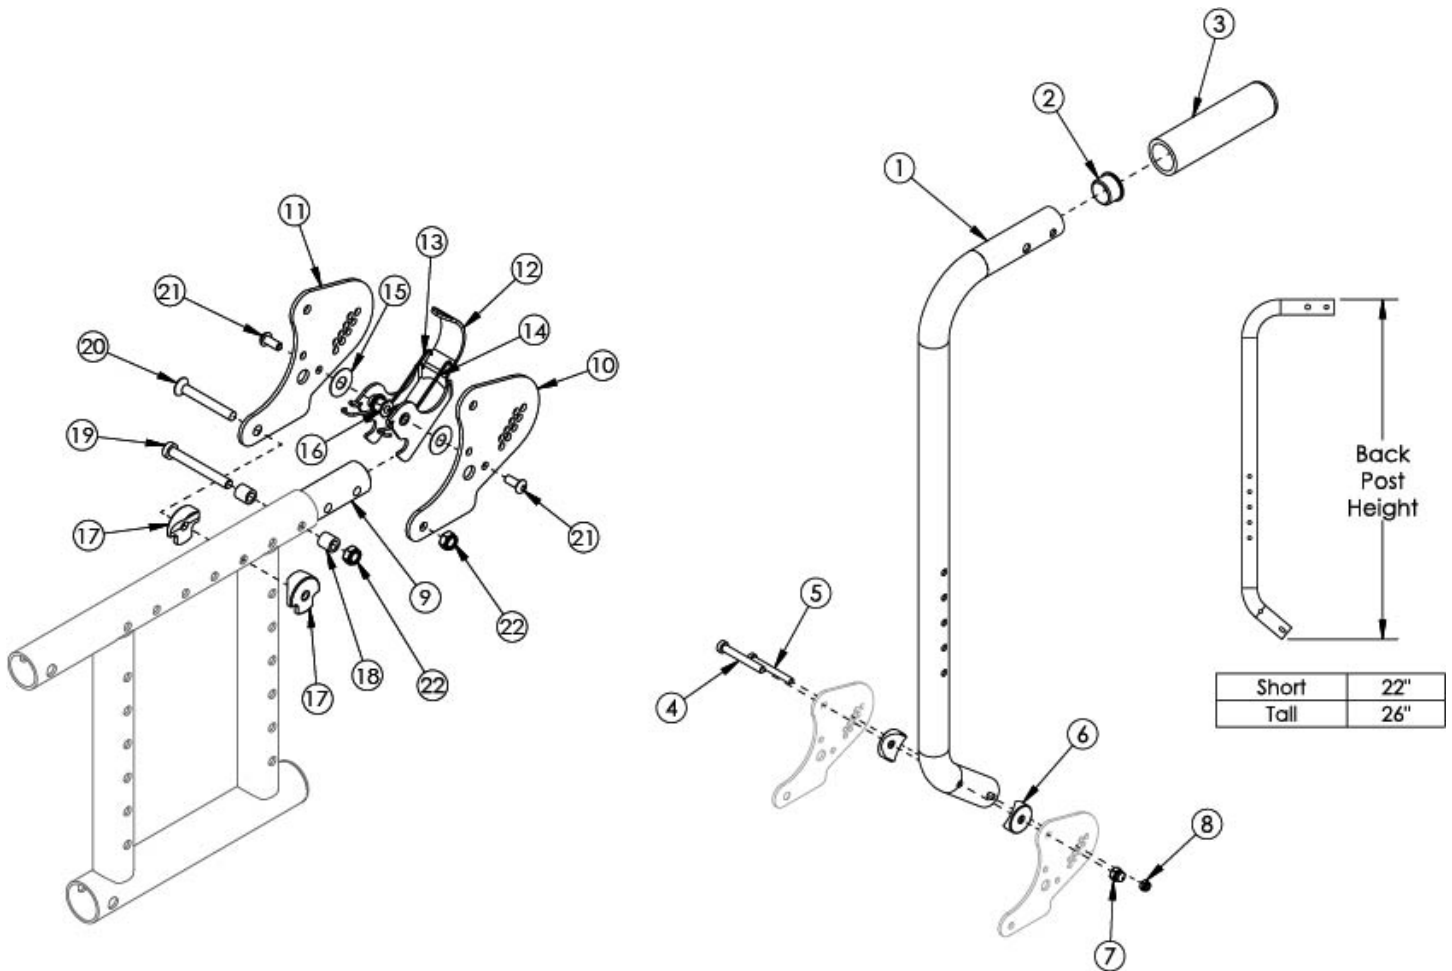

Catalyst Depth Adjustable Backrest with Hardware

Item Number	Part Number	Description	Quantity	Retail
1a - 9, 10a, 11-22	111329	Back Post Depth Adjustable with Push Handle Short Assm with All Hardware CAT/ SPARK - Left Side	1	\$209.62
1a - 9, 10b, 11-22	111330	Back Post Depth Adjustable with Push Handle Short Assm with All Hardware CAT/ SPARK - Right Side	1	\$209.62
1b - 9, 10a, 11-22	111331	Back Post Depth Adjustable with Push Handle Tall Assm with All Hardware CAT/ SPARK - Left Side	1	\$209.62
1b - 9, 10b, 11-22	111332	Back Post Depth Adjustable with Push Handle Tall Assm with All Hardware CAT/ SPARK - Right Side	1	\$209.62
1a, 2, 3	500613	Back Post Depth Adjustable with Push Handle Short Assm CAT/ SPARK	1	\$47.78
1b, 2, 3	500614	Back Post Depth Adjustable with Push Handle Tall Assm CAT/ SPARK	1	\$47.78
1a - 8	501206	Back Post Depth Adjustable with Push Handle Short Assm with Hardware CAT/ SPARK	1	\$58.08
1b - 8	501207	Back Post Depth Adjustable with Push Handle Tall Assm with Hardware CAT/ SPARK	1	\$58.08