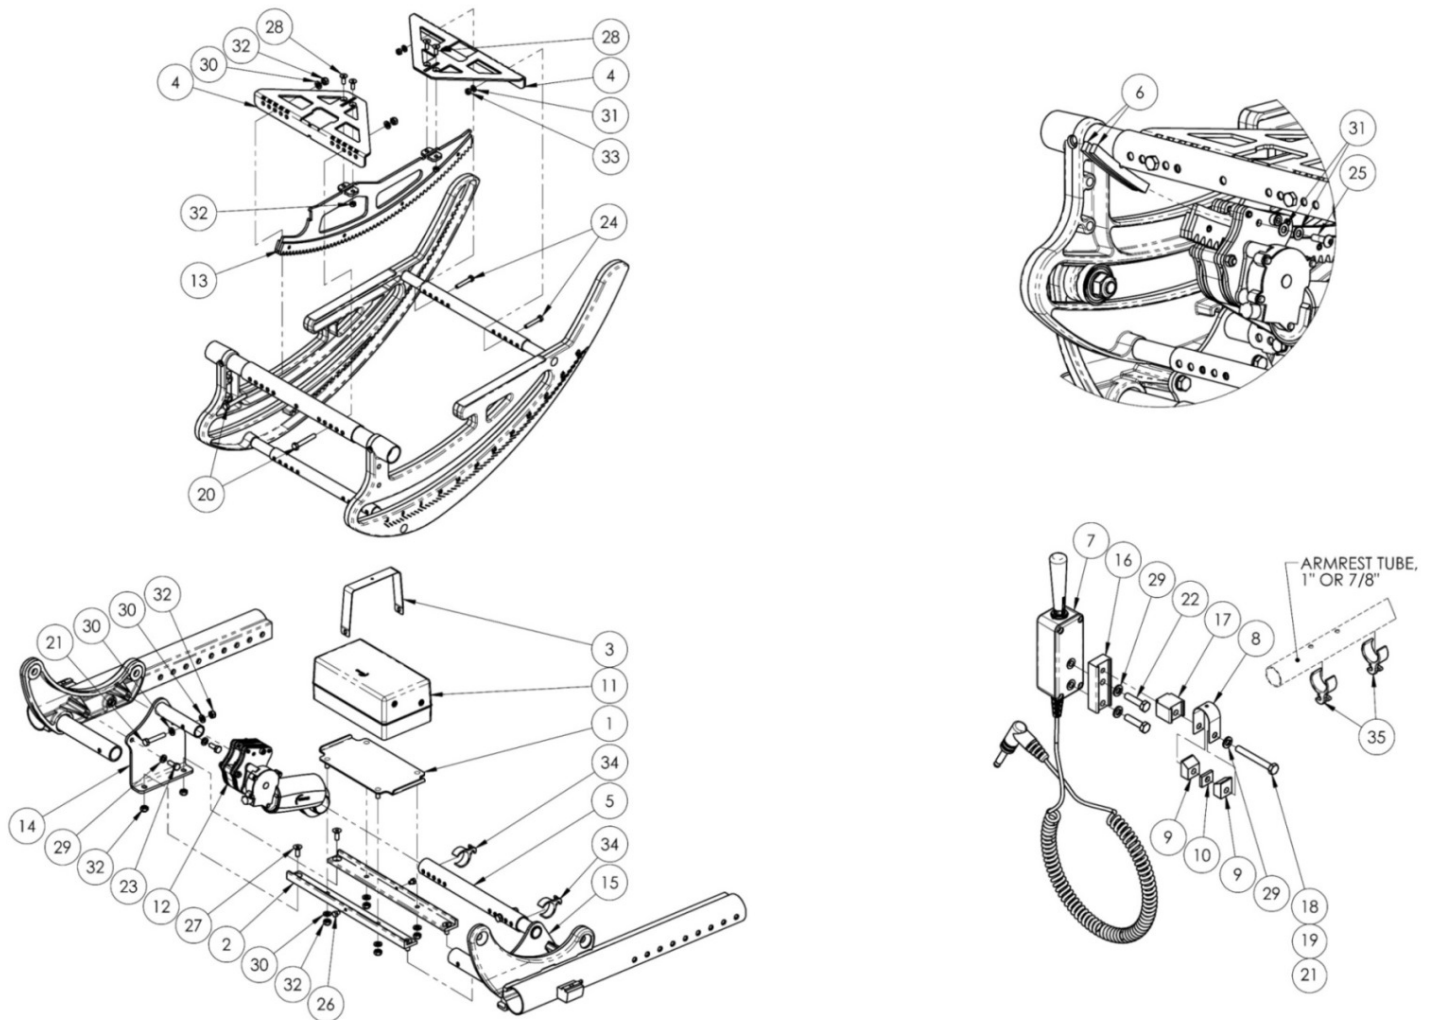

(Discontinued 1) Focus CR Power Tilt

This Focus CR Power Tilt is discontinued and was used on serial numbers prior to FCHD002253 and FCR0020156.

Item Number	Part Number	Description	Quantity	Retail
1, 2a, 3, 26, 27, 30, 32	503399	Battery Tray Kit, Power Tilt, 14W, Focus	1	$322.39
1, 2b, 3, 26, 27, 30, 32	503400	Battery Tray Kit, Power Tilt, 15W, Focus	1	$324.45
1, 2c, 3, 26, 27, 30, 32	503401	Battery Tray Kit, Power Tilt, 16W, Focus	1	$327.03
1, 2d, 3, 26, 27, 30, 32	503402	Battery Tray Kit, Power Tilt, 17W, Focus	1	$328.06
1, 2e, 3, 26, 27, 30, 32	503403	Battery Tray Kit, Power Tilt, 18W, Focus	1	$330.12
1, 2f, 3, 26, 27, 30, 32	503404	Battery Tray Kit, Power Tilt, 19W, Focus	1	$332.18
1, 2g, 3, 26, 27, 30, 32	503405	Battery Tray Kit, Power Tilt, 20W, Focus	1	$334.24
1, 2h, 3, 26, 27, 30, 32	503406	Battery Tray Kit, Power Tilt, 21W, Focus	1	$335.78