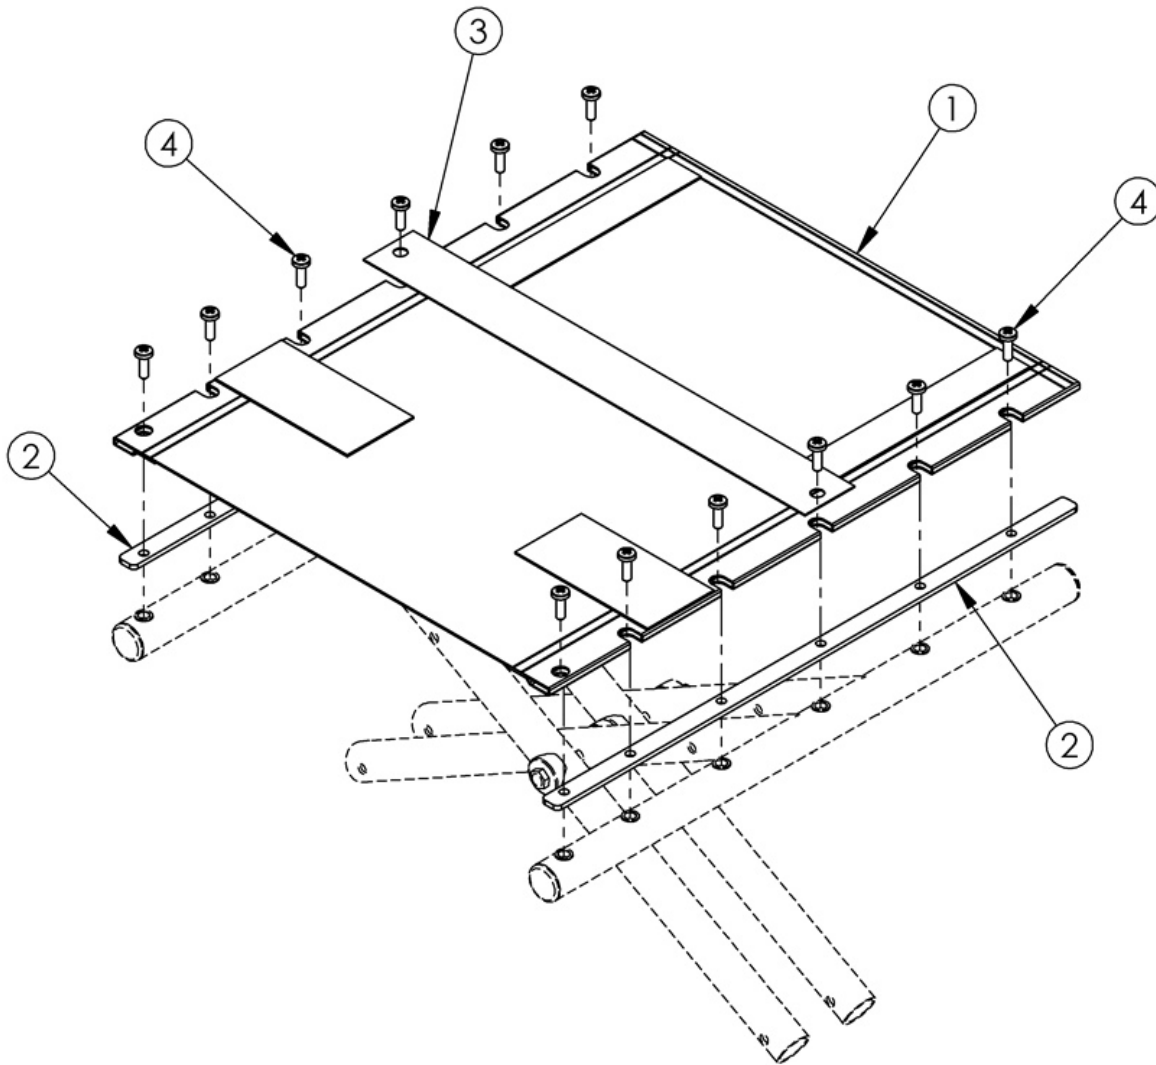

Catalyst Seat Upholstery

SCREW (ITEM 4) QTY PER CHAIR	
SEAT DEPTH	SCREW QTY
14" - 15"	10
16" - 17"	12
18" - 19"	14
20"	16

The seat upholstery width measures approximately 2.5" less than the chair size

Item Number	Part Number	Description	Quantity	Retail
1a	100093	Seat Upholstery Cat 1414	1	\$92.70

Item Number	Part Number	Description	Quantity	Retail
1b	100094	Seat Upholstery Cat 1415	1	\$92.70
1c	100095	Seat Upholstery Cat 1416	1	\$92.70
1d	100096	Seat Upholstery Cat 1417	1	\$92.70
1e	100097	Seat Upholstery Cat 1418	1	\$92.70
1f	100896	Seat Upholstery Cat 1419	1	\$92.70
1g	100136	Seat Upholstery Cat 1420	1	\$92.70
1h	100098	Seat Upholstery Cat 1514	1	\$92.70
1i	100099	Seat Upholstery Cat 1515	1	\$92.70
1j	100100	Seat Upholstery Cat 1516	1	\$92.70
1k	100101	Seat Upholstery Cat 1517	1	\$92.70
1l	100102	Seat Upholstery Cat 1518	1	\$92.70
1m	100103	Seat Upholstery Cat 1519	1	\$92.70
1n	100104	Seat Upholstery Cat 1520	1	\$92.70
1o	100105	Seat Upholstery Cat 1614	1	\$92.70
1p	100106	Seat Upholstery Cat 1615	1	\$92.70
1q	100107	Seat Upholstery Cat 1616	1	\$92.70
1r	100108	Seat Upholstery Cat 1617	1	\$92.70
1s	100109	Seat Upholstery Cat 1618	1	\$92.70
1t	100110	Seat Upholstery Cat 1619	1	\$92.70
1u	100111	Seat Upholstery Cat 1620	1	\$92.70
1v	100112	Seat Upholstery Cat 1714	1	\$92.70
1w	100113	Seat Upholstery Cat 1715	1	\$92.70
1x	100114	Seat Upholstery Cat 1716	1	\$92.70
1y	100115	Seat Upholstery Cat 1717	1	\$92.70
1z	100116	Seat Upholstery Cat 1718	1	\$92.70
1aa	100117	Seat Upholstery Cat 1719	1	\$92.70
1ab	100118	Seat Upholstery Cat 1720	1	\$92.70
1ac	100119	Seat Upholstery Cat 1814	1	\$92.70