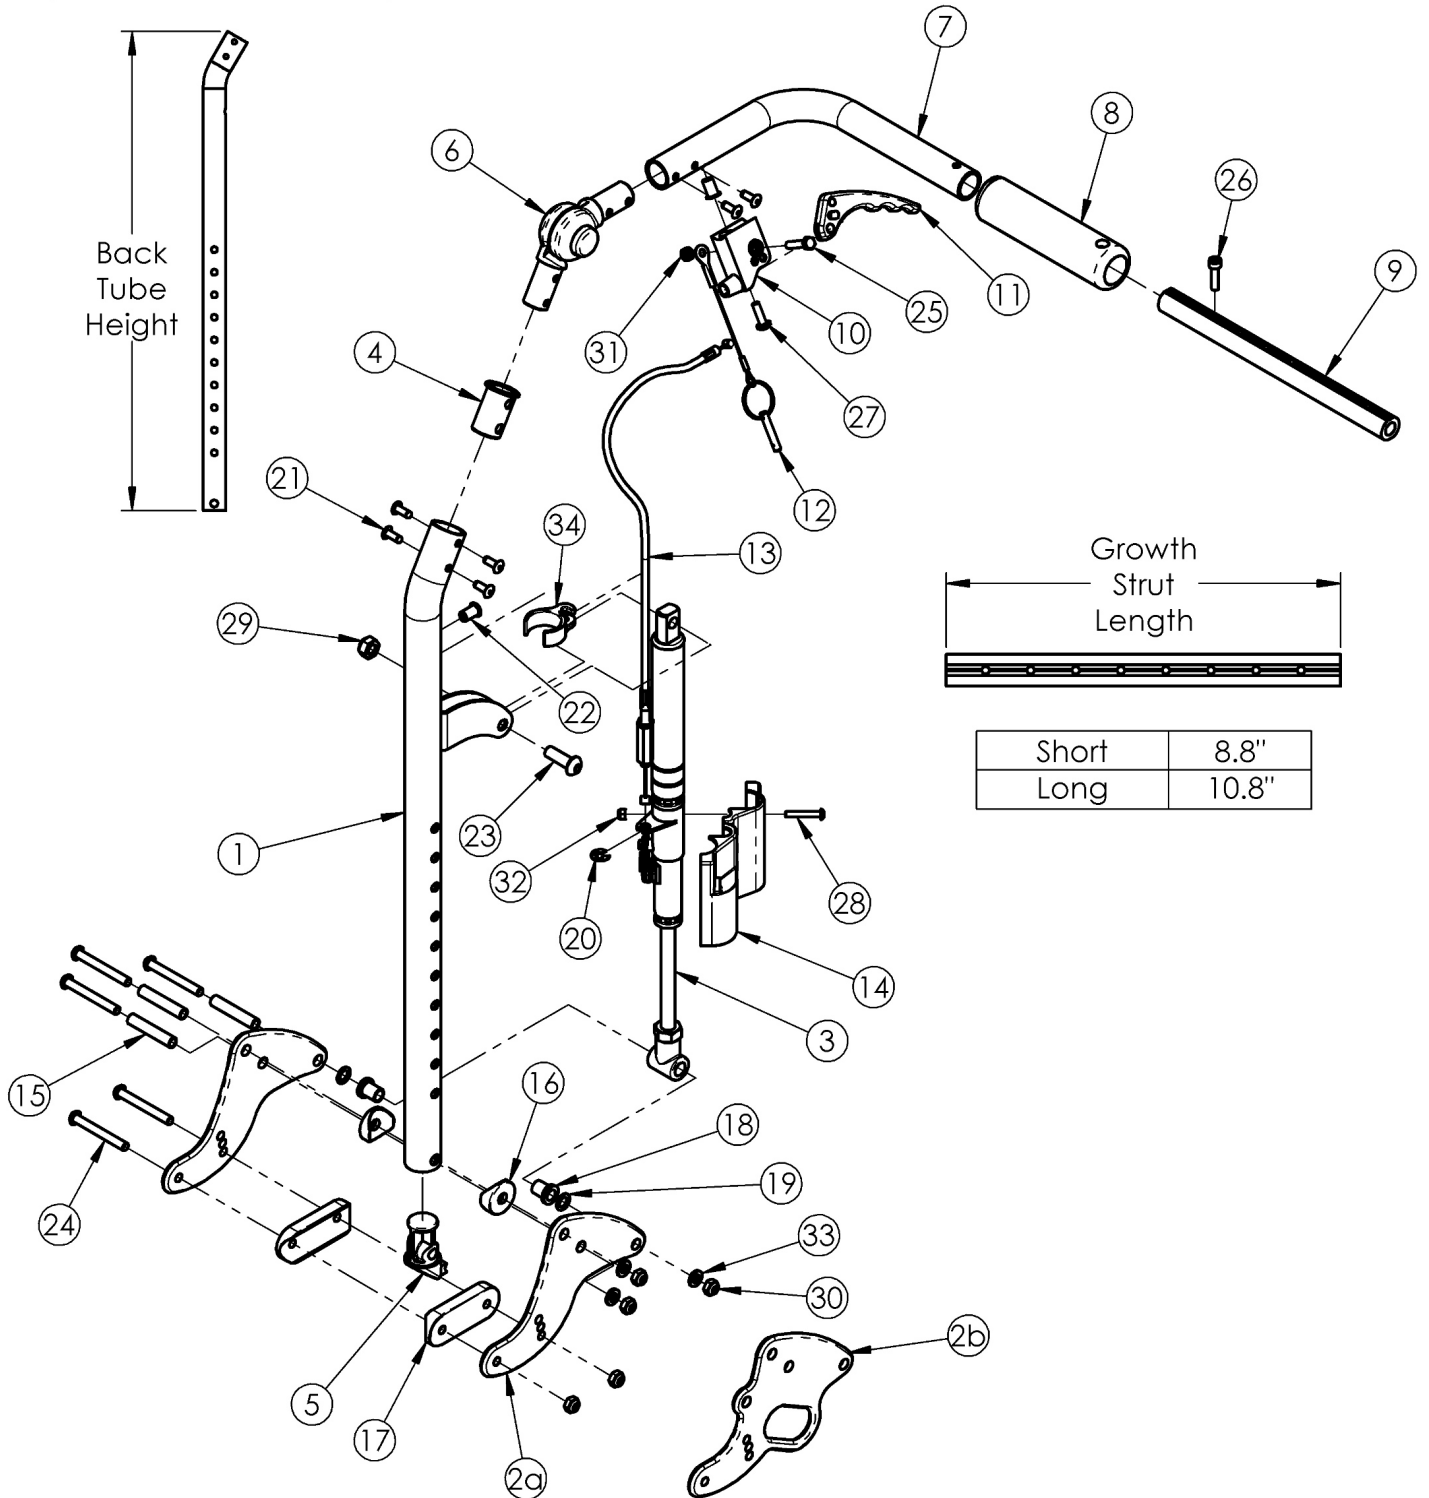

(Discontinued 1) Focus CR Reclining Backrest

Short	21.2"
Tall	25.2"

Short	8.8"
Long	10.8"

If changing from another style backrest and the hand tilt is present, a new Hand Tilt Cable/Trigger Kit may be required. <p>
Used on chairs with serial numbers prior to FCR0026599 and FCHD002333.

Item Number	Part Number	Description	Quantity	Retail
23	101814	M8 x 25 BHCS Blk Zn	1	\$1.03
24	101781	M6 x 50mm Partial Thread BHCS Blk ZC	5	\$1.55
25	101820	M5 x 22 HHCS Blk Zn	1	\$5.67
26	101843	M5 x 20 SHCS Blk Zn	1	\$0.52
27	100734	M5 x 16 PHMS ZC	1	\$1.55
28	102328	M4 x 25 Pan Head Phil Blk Zn	1	\$1.03
29	100659	M8 Nylock Nut Blk Zn	1	\$1.03
30	100658	M6 Nylock Nut Blk Zn	5	\$1.03
31	100657	M5 Nylock Nut Blk Zn	1	\$0.52
32	102329	M4 Nylock Nut Blk Zn	1	\$1.03
33	100746	M6 Flat Washer Blk Zn	3	\$1.55
34	001117	Cable Clip 1"	1	\$3.75