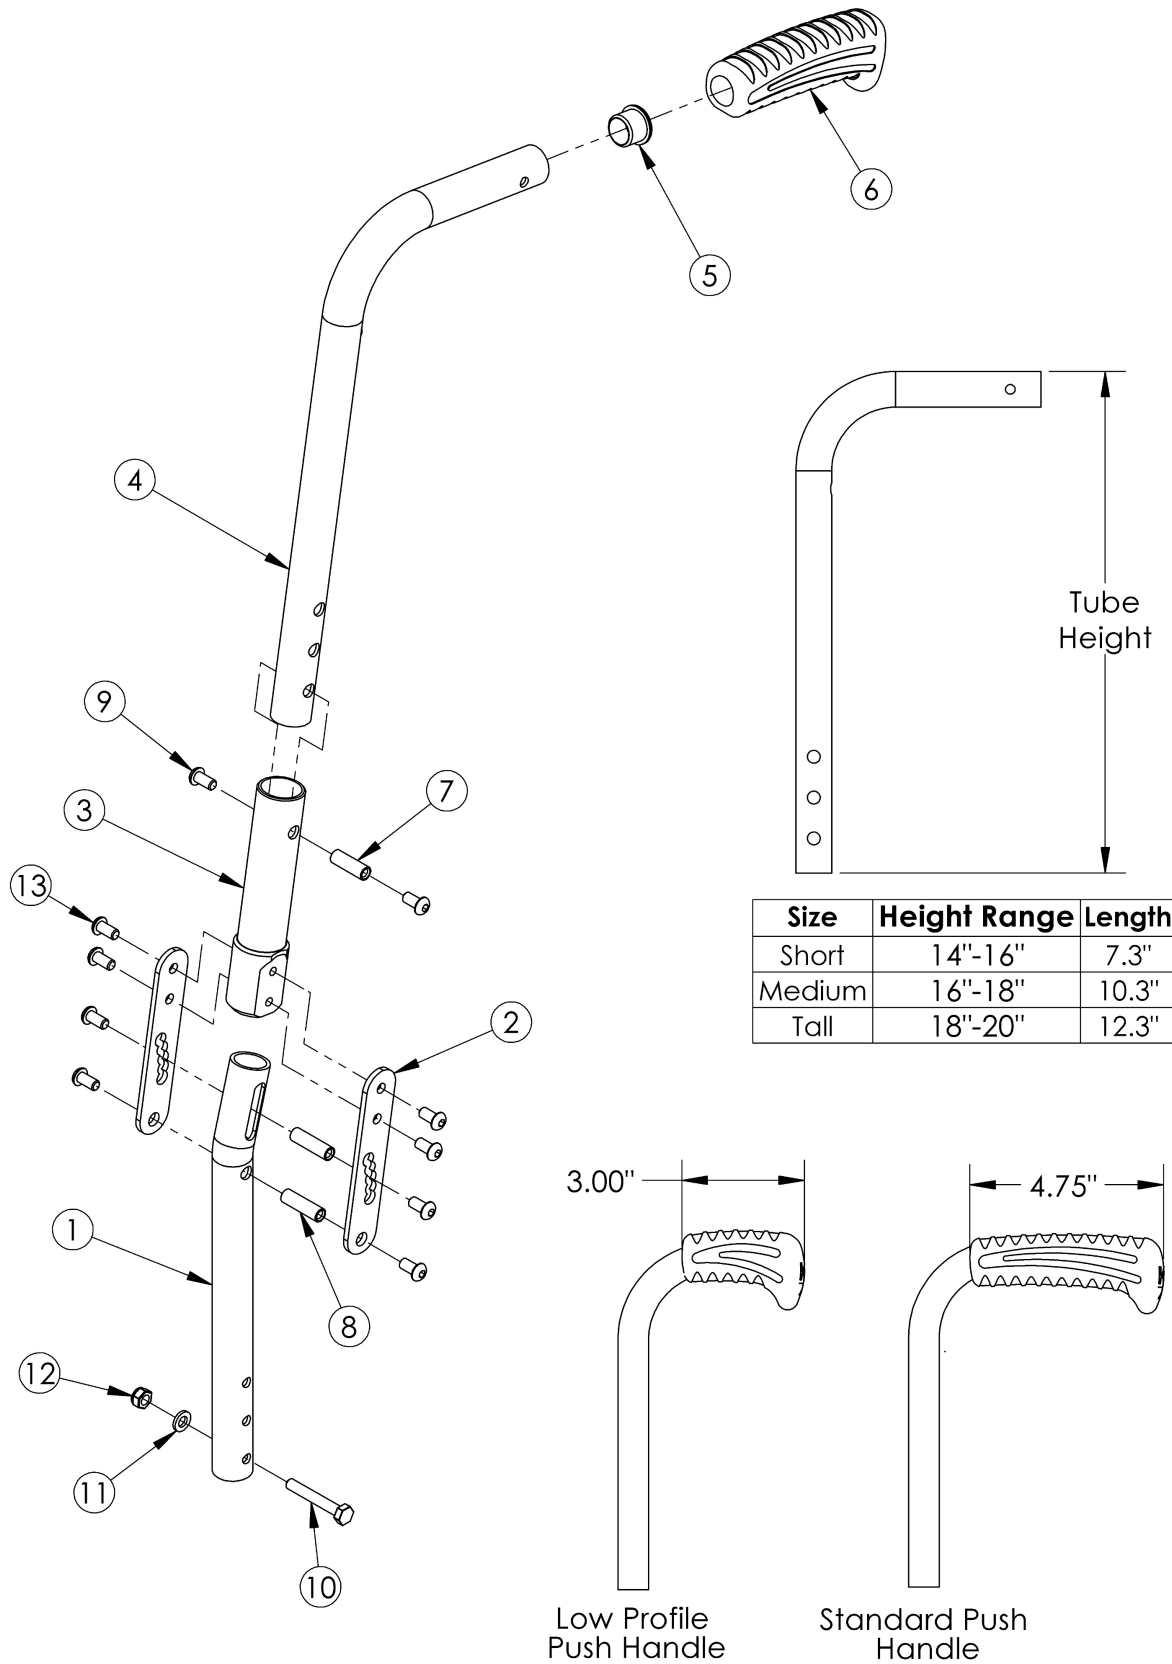

Catalyst Angle Adjustable Backrest

Item Number	Part Number	Description	Quantity	Retail
1	000146	Angle Adjustable Backrest Tube Lower CAT	1	\$21.47
2	000148	Angle Adjustable Backrest Mounting Plate CAT	2	\$7.95
3	000147	Angle Adjustable Backrest Housing CAT	1	\$99.41
4a, 5, 6a	500032	Angle Adjustable Back Post Short Upper Assembly with Standard Push Handle	1	\$66.80
4b, 5, 6a	500033	Angle Adjustable Back Post Medium Upper Assembly with Standard Push Handle	1	\$69.11
4c, 5, 6a	500034	Angle Adjustable Back Post Tall Upper Assembly with Standard Push Handle	1	\$71.43
4a, 5, 6b	002755	Angle Adjustable Back Post Short Upper Assembly with Low Profile Push Handle	1	\$66.80
4b, 5, 6b	002756	Angle Adjustable Back Post Medium Upper Assembly with Low Profile Push Handle	1	\$69.11
4c, 5, 6b	002757	Angle Adjustable Back Post Tall Upper Assembly with Low Profile Push Handle	1	\$71.43
7	000065	M6 x 23.68 Threaded Barrel	1	\$3.93
8	000066	M6 x 27 Threaded Barrel	2	\$4.24
9	101184	M6 x 10 BTN SHCS BLKZC w/Patch	2	\$1.50
10	100681	M6 x 40 CLS8.8 DIN931 HHCS ZC	1	\$1.50
11	100746	M6 Flat Washer Blk Zn	1	\$1.50
12	100658	M6 Nylock Nut Blk Zn	1	\$1.00
13	100667	M6 x 12 BTN SHCS BLKZC w/Patch	8	\$1.50
1 - 3, 7 - 13	500031	Angle Adjustable Back Post Lower Assm CAT	1	\$107.90