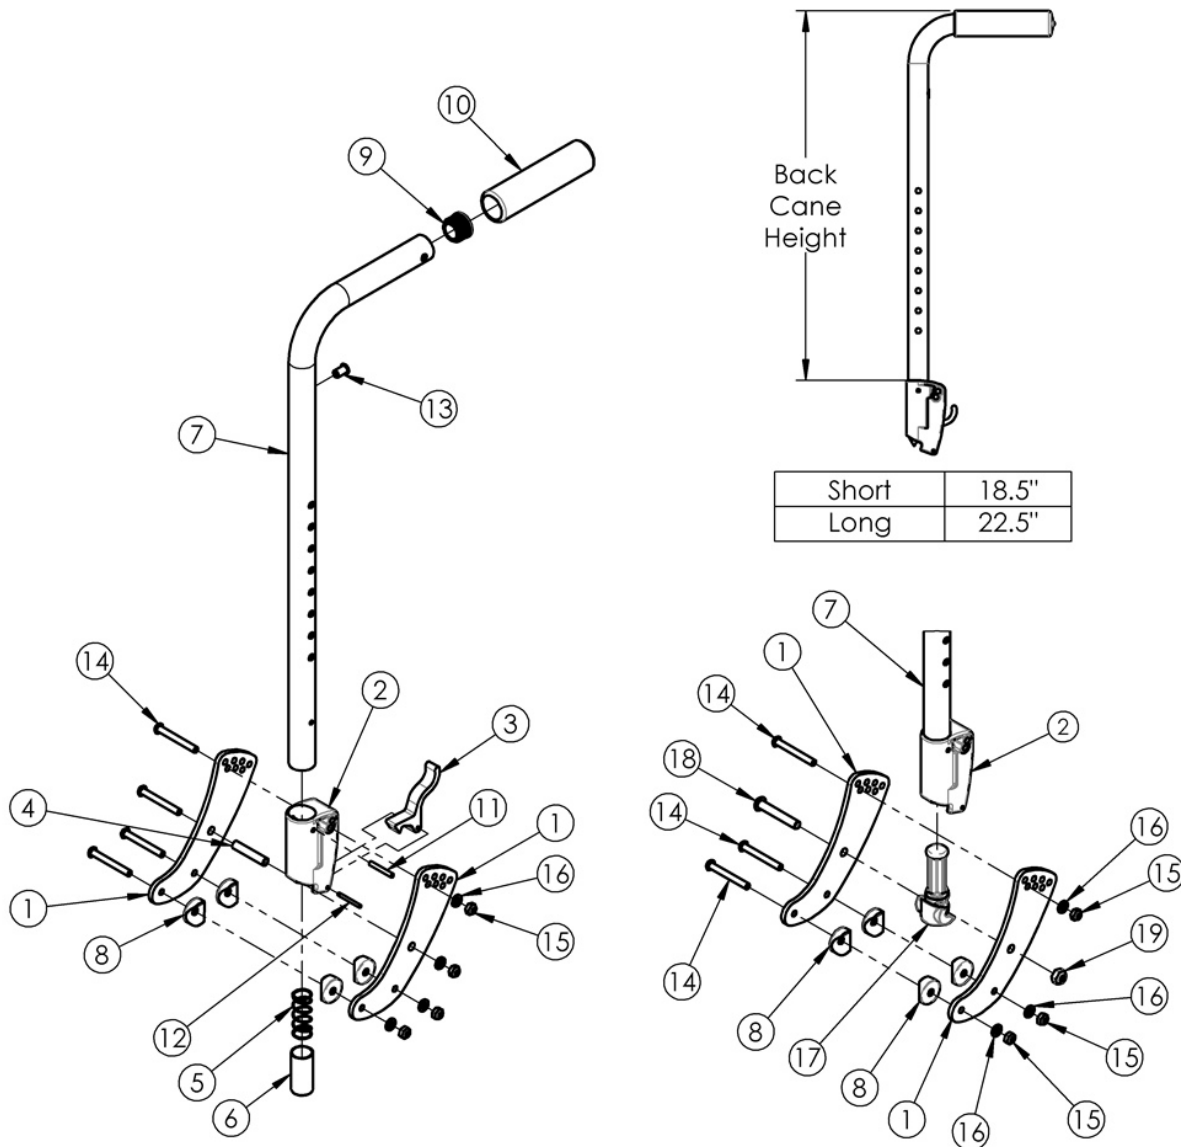

# **(Discontinued 1) Focus CR Stroller Handle Backrest**

*This Focus CR Stroller Handle Backrest was effective prior to October 2015.*

Item Number	Part Number	Description	Quantity	Retail
1, 4, 8, 14 - 16	501094	Backrest Hardware Kit Std Focus	1	\$165.85
1, 8, 14 - 16, 18, 19	501406	Backrest Hardware Kit, Std Non Folding, Pair Focus	1	\$321.72
1	001071	Back Plate Std TILT	2	\$83.11
4	001075	Stop Pin Backrest Tilt	1	\$6.61

<b>Item Number</b>	<b>Part Number</b>	<b>Description</b>	<b>Quantity</b>	<b>Retail</b>
8	000055	Saddle 1"	4	\$1.55
9	100804	Tube End Plug 1"	1	\$1.55
14	101781	M6 x 50mm Partial Thread BHCS Blk ZC	4	\$1.55
15	100658	M6 Nylock Nut Blk Zn	4	\$1.03
16	100746	M6 Flat Washer Blk Zn	4	\$1.55
18	101815	M8 x 50 BHCS Blk Zn	1	\$3.61
19	100659	M8 Nylock Nut Blk Zn	1	\$1.03