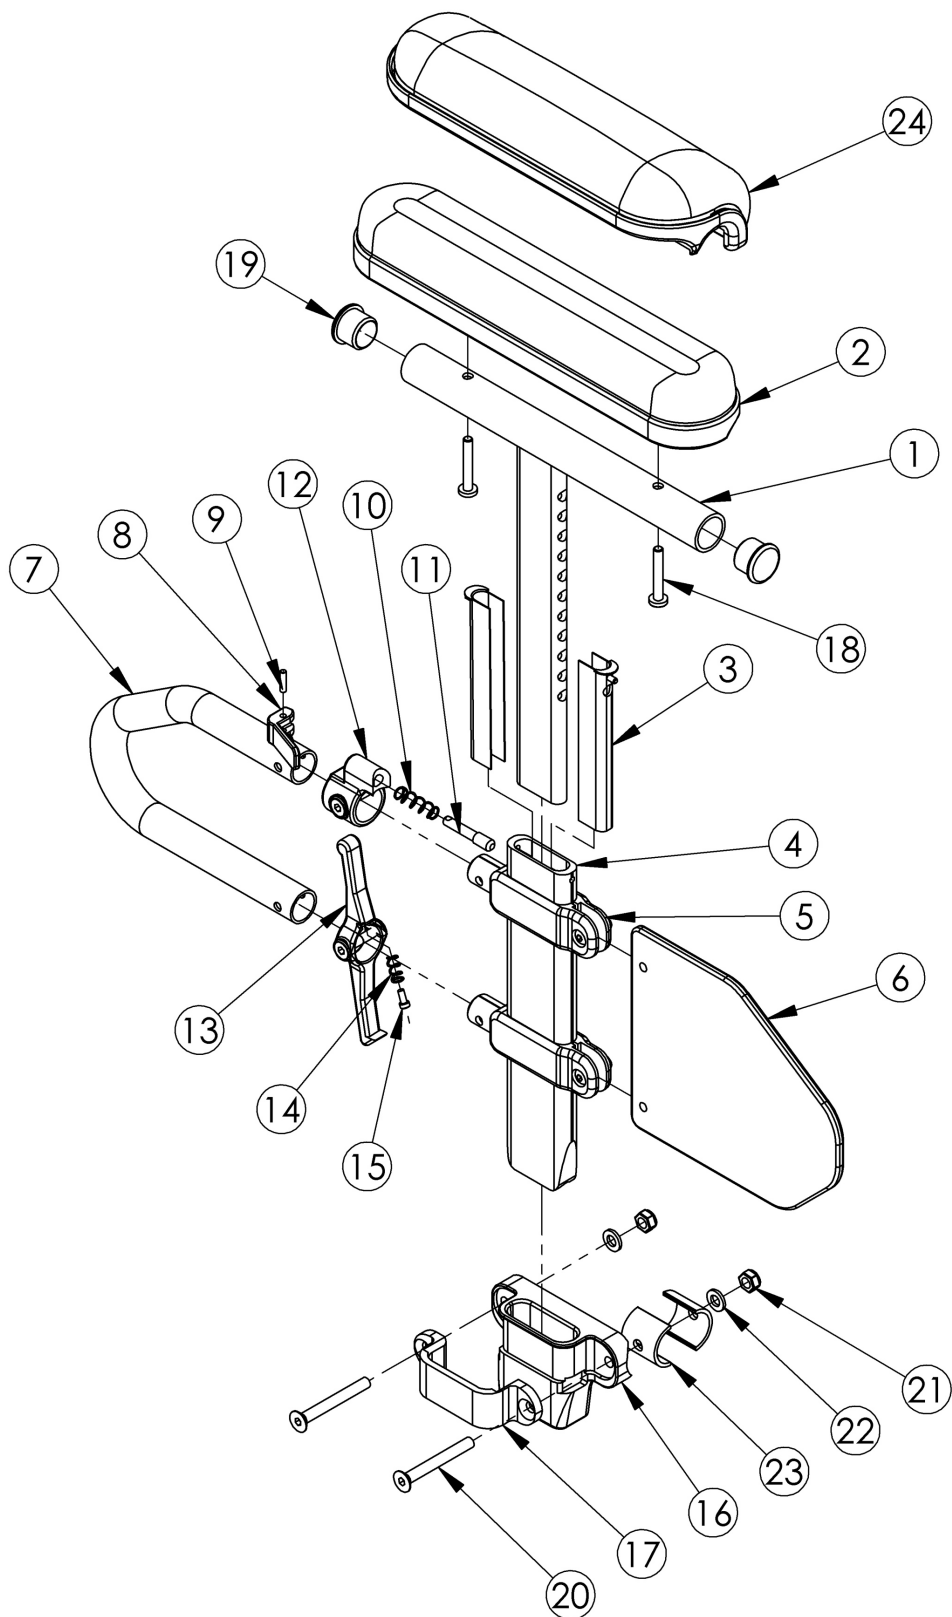

Discontinued Focus CR Height Adjustable T-Arm