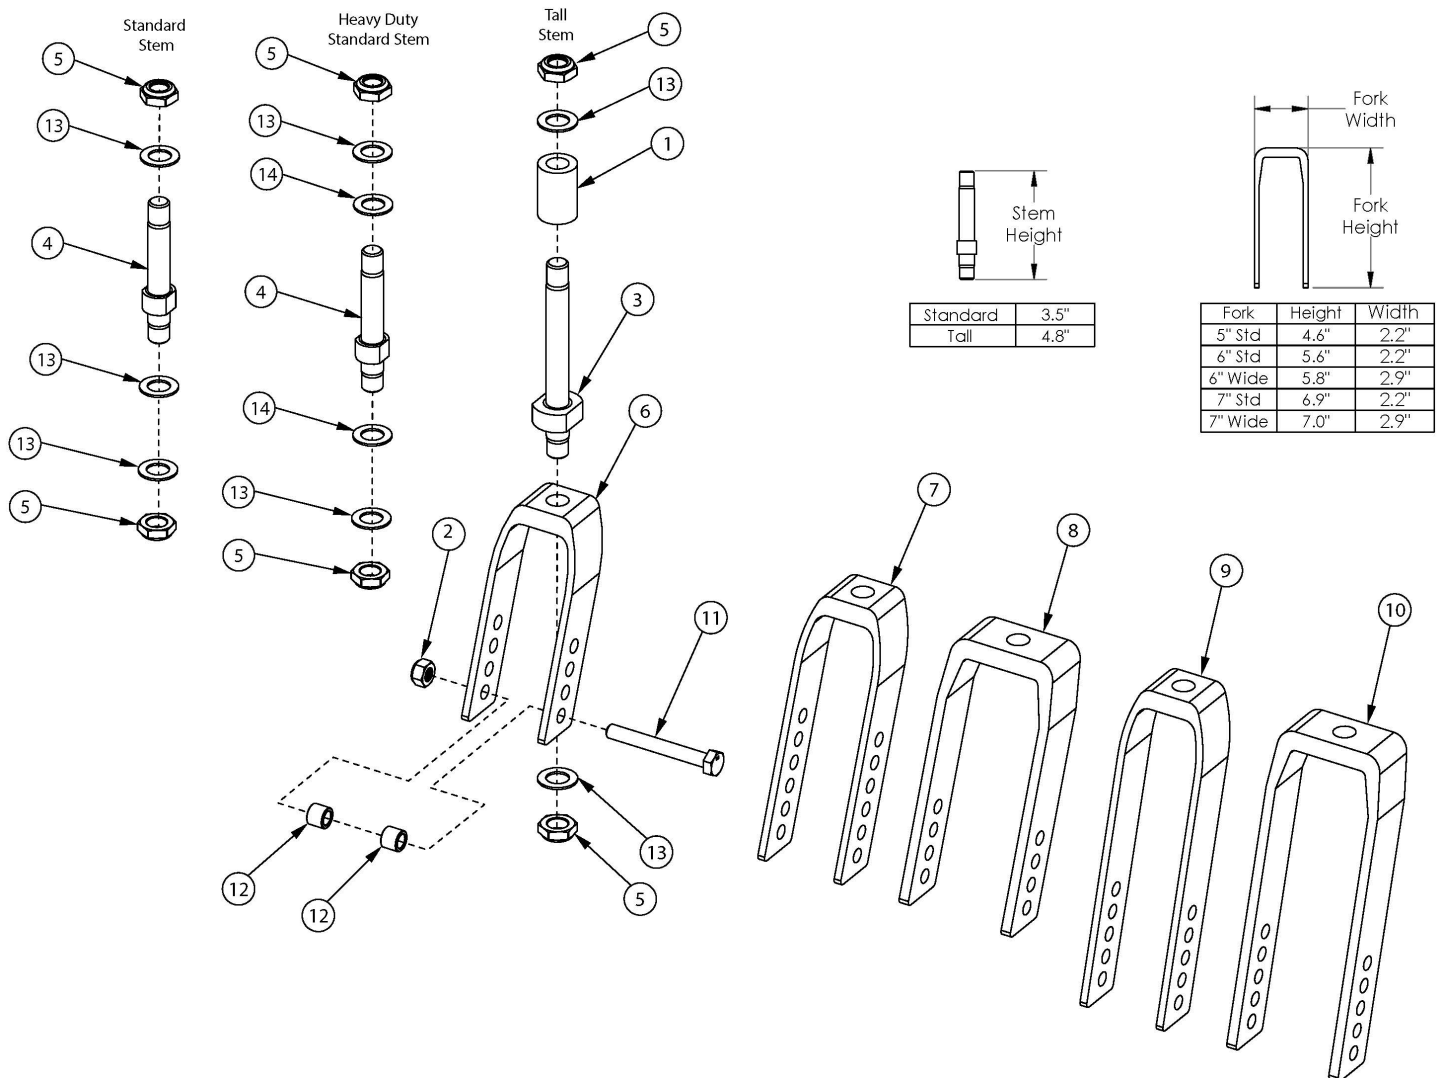

# Focus CR Caster Forks and Stems

Item Number	Part Number	Description	Quantity	Retail
4a, 5, 6, 13	503816	Fork Assembly 5" Std Stem Focus/Liberty <i>Used with standard weight capacity</i>	1	\$57.50
4a, 5, 7, 13	503814	Fork Assembly 6" Std Stem Focus/Liberty <i>Used with standard weight capacity</i>	1	\$57.50
4a, 5, 8, 13	503817	Fork Assembly 6" Wide Std Stem Focus/Liberty <i>Used with standard weight capacity</i>	1	\$80.53
4b, 5, 8, 13, 14	506368	Fork Assembly 6" Wide Heavy Duty Std Stem Focus <i>Used with heavy duty weight capacity</i>	1	\$208.82
4a, 5, 9, 13	503815	Fork Assembly 7" Std Stem Focus/Liberty <i>Used with standard weight capacity</i>	1	\$57.50