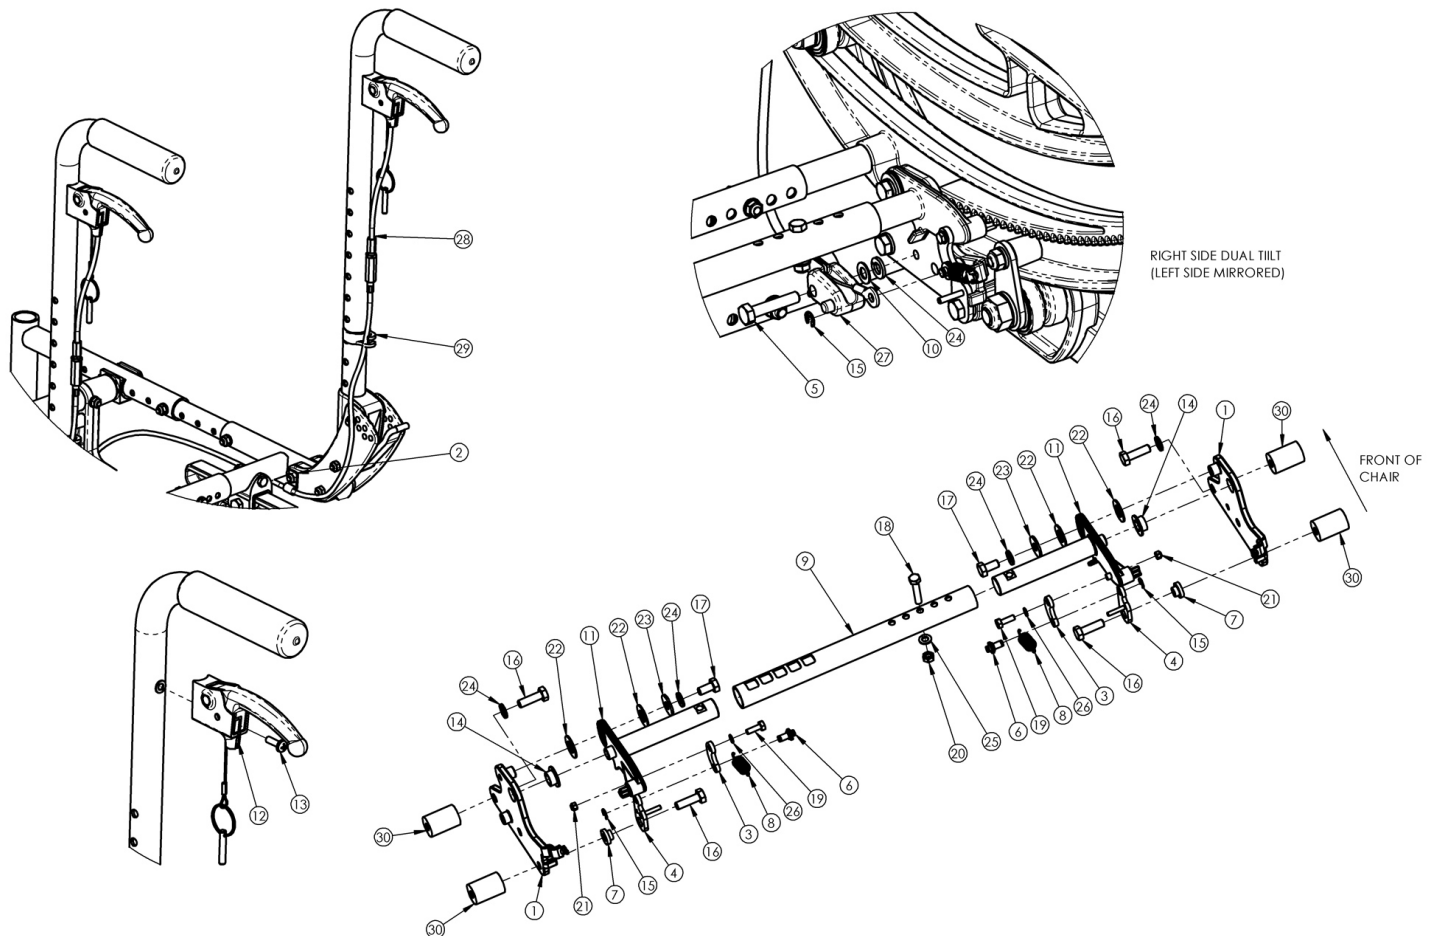

# (Discontinued 1) Focus CR Dual Hand Tilt Mechanism Stroller Handle Back

*This Focus CR Hand Tilt is discontinued and was used on chairs with serial numbers prior to FCR0025162 and FCHD002316.*

Item Number	Part Number	Description	Quantity	Retail
2, 12, 13, 28a, 29	503777	Dual Hand Tilt / Trigger Kit for Short Stroller Handle/Fixed Height/Recline Back, Focus	1	\$282.96
2, 12, 13, 28b, 29	503778	Dual Hand Tilt / Trigger Kit for Tall Stroller Handle/Fixed Height/Recline Back, Focus	1	\$285.06
1a, 14	503779	Tilt Lock Mount Bracket w/ Bearing Kit, Right, Focus, Dual Fixed Height	1	\$18.89
1b, 14	503780	Tilt Lock Mount Bracket w/ Bearing Kit, Left, Focus, Dual Fixed Height	1	\$18.89
2	001239	P-Clip 3/16"	2	\$6.18
3	003247	Link, Drive, Tilt	2	\$12.62
4a	002084	Toggle, Drive, Tilt, R	1	\$11.06
4b	002085	Toggle, Drive, Tilt, L	1	\$20.05