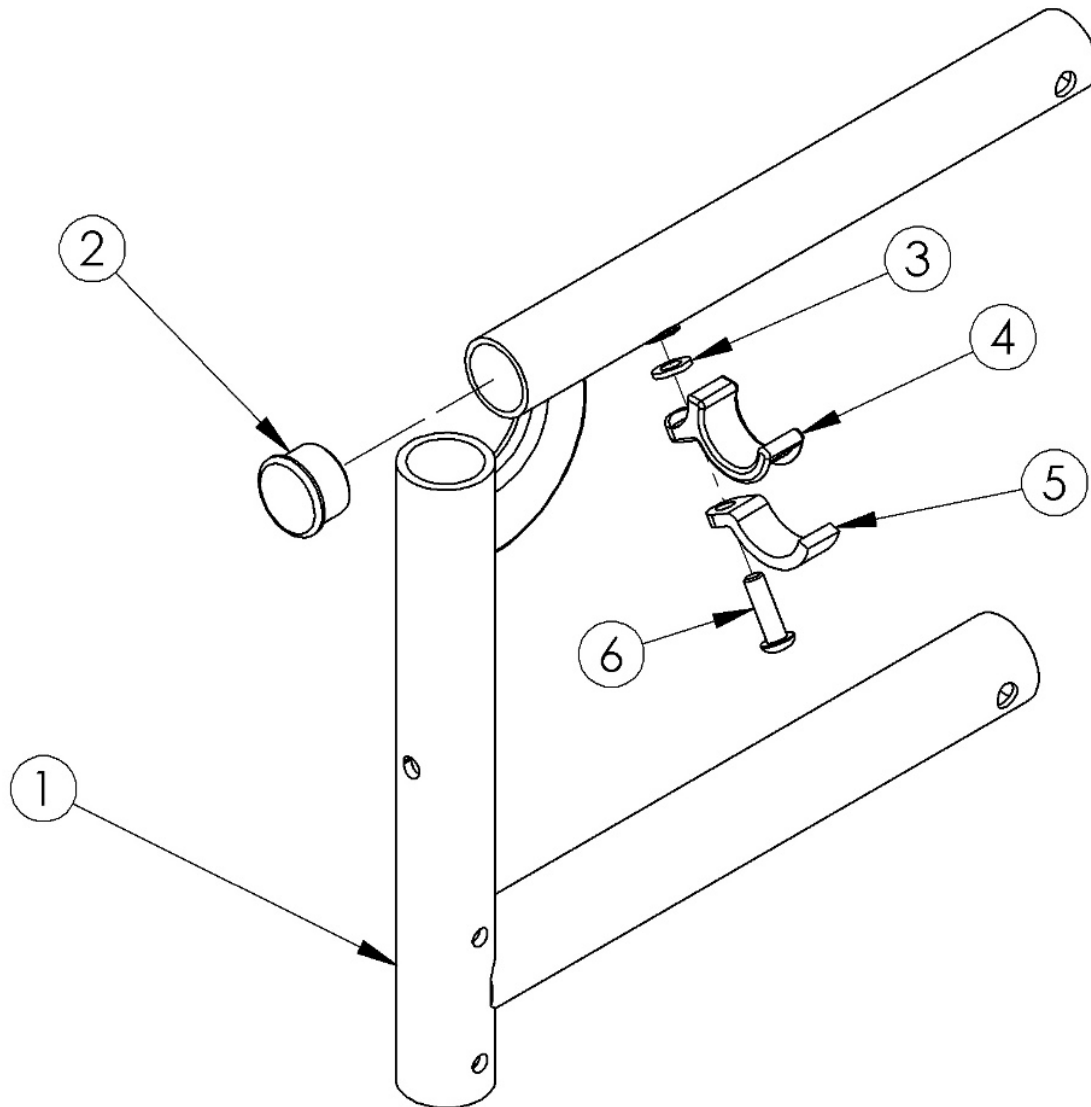

# Catalyst 5Ti Swing Away Front Frame

Frame Assemblies are based on Seat Depth. <p>

If switching to a new Seat Depth, new Height Adjustable Flip Back T-Arms may be required

Item Number	Part Number	Description	Quantity	Retail
3, 4, 5, 6	501005	Seat Hook and Support Hardware Kit, Catalyst <i>This kit contains quantity of 1 each</i>	1	\$17.06
1a, 2	100270	Frame Assm Cat TI Front Left 14	1	\$381.04
1b, 2	100271	Frame Assm Cat TI Front Left 15	1	\$514.16

Item Number	Part Number	Description	Quantity	Retail
1c, 2	100272	Frame Assm Cat TI Front Left 16	1	\$514.16
1d, 2	100273	Frame Assm Cat TI Front Left 17	1	\$514.16
1e, 2	501639	Frame Assm Cat Ti Front Left 18	1	\$386.94
1f, 2	501640	Frame Assm Cat Ti Front Left 19	1	\$422.81
1g, 2	100274	Frame Assm Cat TI Front Left 20	1	\$514.16
1h, 2	100279	Frame Assm Cat TI Front Right 14	1	\$514.16
1i, 2	100280	Frame Assm Cat TI Front Right 15	1	\$514.16
1j, 2	100281	Frame Assm Cat TI Front Right 16	1	\$514.16
1k, 2	100282	Frame Assm Cat TI Front Right 17	1	\$514.16
1l, 2	501641	Frame Assm Cat Ti Front Right 18	1	\$386.94
1m, 2	501642	Frame Assm Cat Ti Front Right 19	1	\$422.81
1n, 2	100283	Frame Assm Cat TI Front Right 20	1	\$514.16
2	100804	Tube End Plug 1"	1	\$1.55
3	100831	1/2" Washer OD .040" Thick	1	\$1.55
4	000003	Seat Hook CAT	1	\$7.55
5	000004	Seat Hook Support CAT	1	\$6.42
6	100668	M6 x 20 CLS10.9 BTN SHCS ZC w/Patch	1	\$1.55