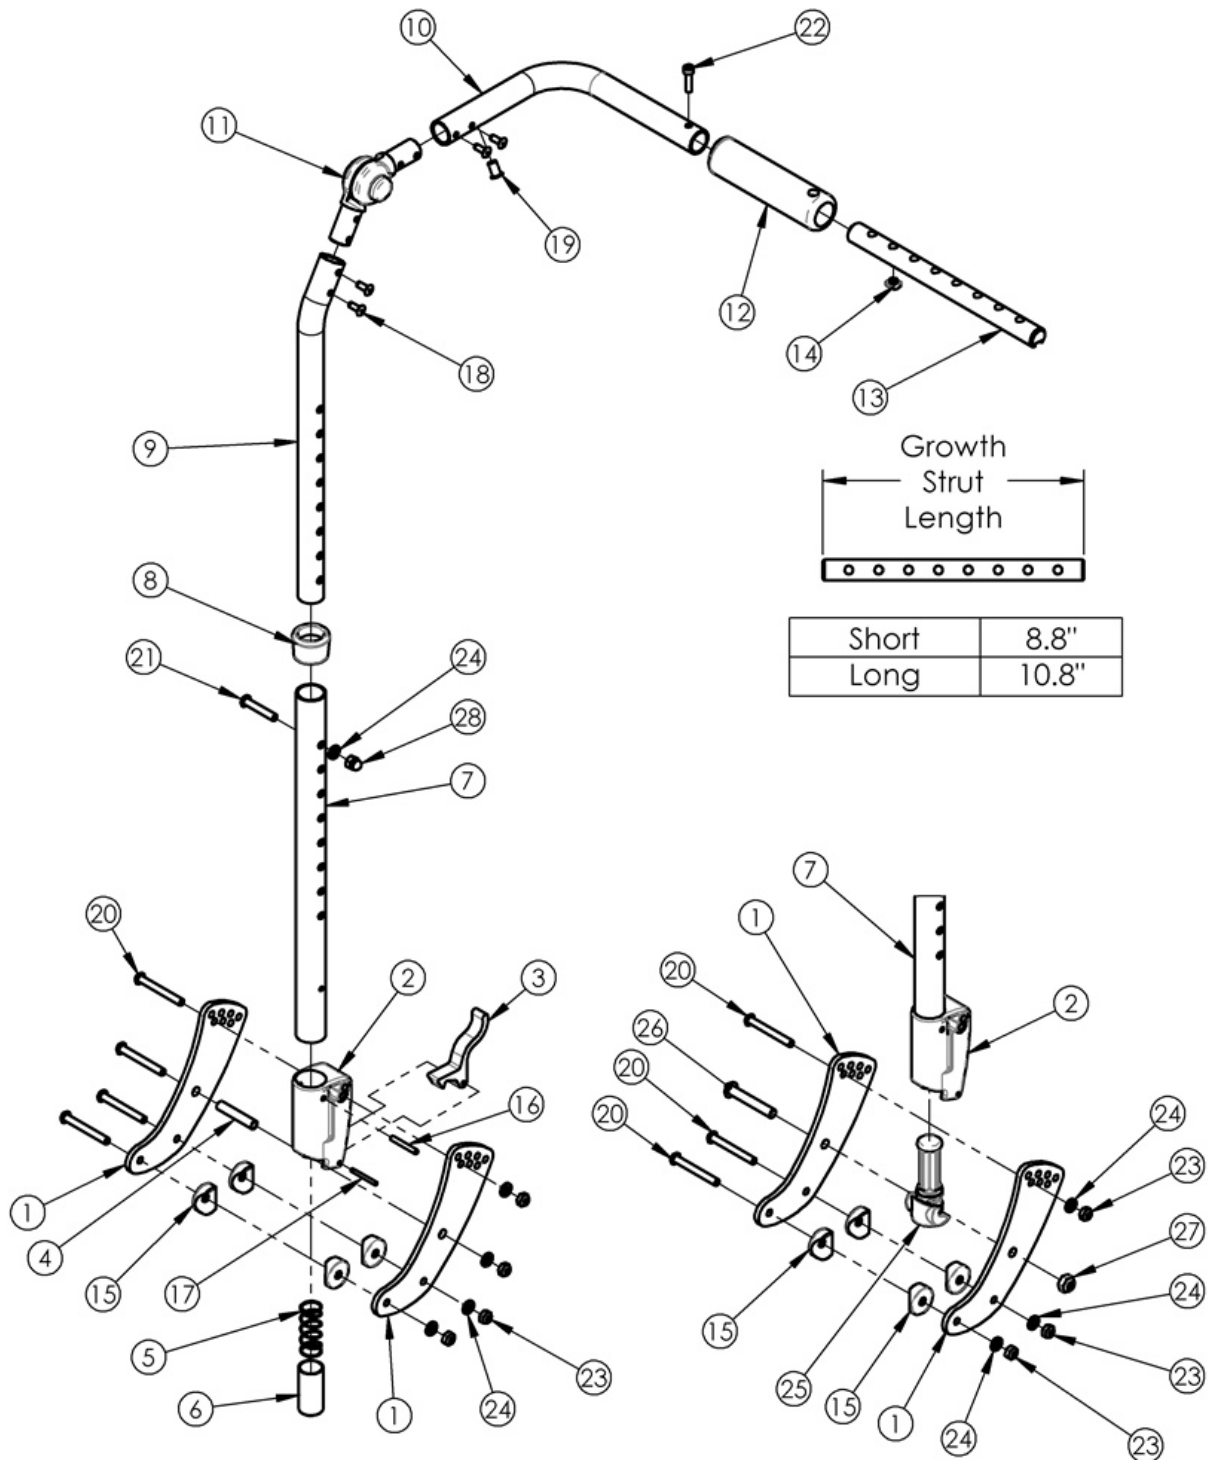

# (Discontinued 1) Focus CR Height Adjustable Backrest

*This Focus CR Height Adjustable Backrest was effective prior to October 2015.*

<b>Item Number</b>	<b>Part Number</b>	<b>Description</b>	<b>Quantity</b>	<b>Retail</b>
1, 4, 15, 20, 23, 24	501094	Backrest Hardware Kit Std Focus	1	\$165.85
1, 15, 20, 23, 24, 26, 27	501406	Backrest Hardware Kit, Std Non Folding, Pair Focus	1	\$321.72
1	001071	Back Plate Std TILT	2	\$83.11
4	001075	Stop Pin Backrest Tilt	1	\$6.61
8	001083	Bushing Height Adjustable Back Tilt	1	\$6.84
15	000055	Saddle 1"	4	\$1.55
20	101781	M6 x 50mm Partial Thread BHCS Blk ZC	4	\$1.55
21	101811	M6 x 35 BHCS Blk Zn	1	\$1.03
22	101843	M5 x 20 SHCS Blk Zn	1	\$0.52
23	100658	M6 Nylock Nut Blk Zn	4	\$1.03
24	100746	M6 Flat Washer Blk Zn	4	\$1.55
26	101815	M8 x 50 BHCS Blk Zn	1	\$3.61
27	100659	M8 Nylock Nut Blk Zn	1	\$1.03
28	100558	M6 NYL INS Domed Cap L/N ZC	1	\$1.03