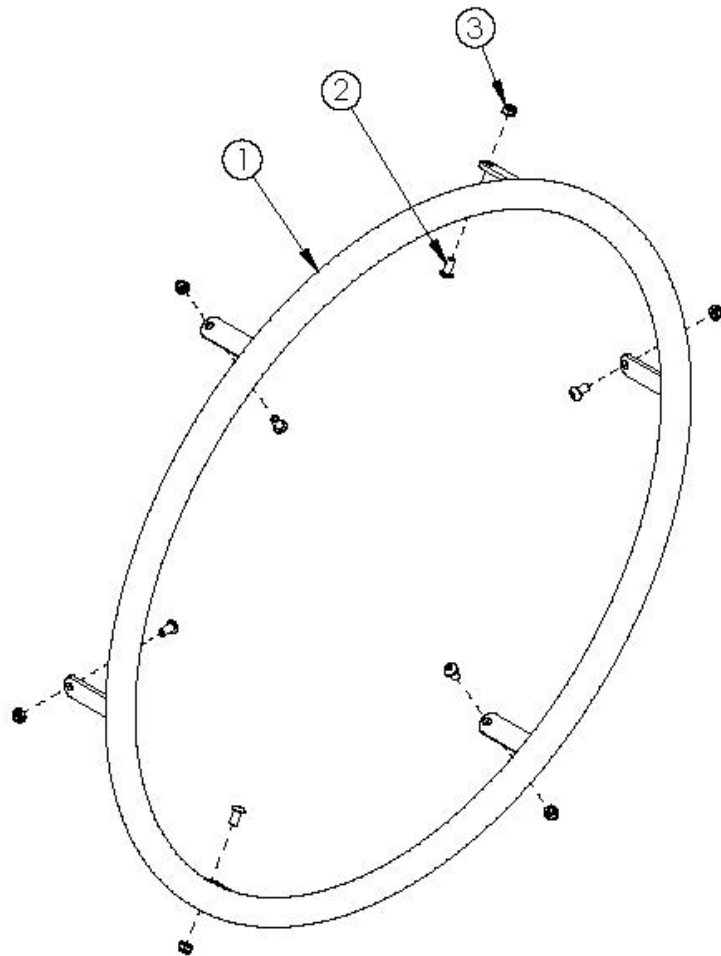

Superlight Handrim

Superlight Handrim with Micro Grip

For more information see Handrim Hardware Chart. Quantity in Handrim Hardware Kits are for one wheel. <p>
Not available with Heavy Duty Option

Item Number	Part Number	Description	Quantity	Retail
2b, 3	502174	Handrim Hardware Kit, 6 Tab, EACH <i>Used with Spinergy, Topolino and MAXX Spoke wheels</i>	1	\$15.45
1a	101161	Handrim Superlight Aluminum Anodized 24"	1	\$91.67
1b	505585	Handrim Superlight Aluminum Anodized 24" w/ Micro Grip	1	\$128.38
1c	101160	Handrim Superlight Aluminum Anodized 25"	1	\$91.67
1d	505586	Handrim Superlight Aluminum Anodized 25" w/ Micro Grip	1	\$129.49
2a	100536	M5 x 12 BTN SHCS ZC <i>Used with Superlight Spoke</i>	6	\$2.06
2b	100669	M5 x 10 BTN SHCS BLKZC w/Patch	6	\$1.55