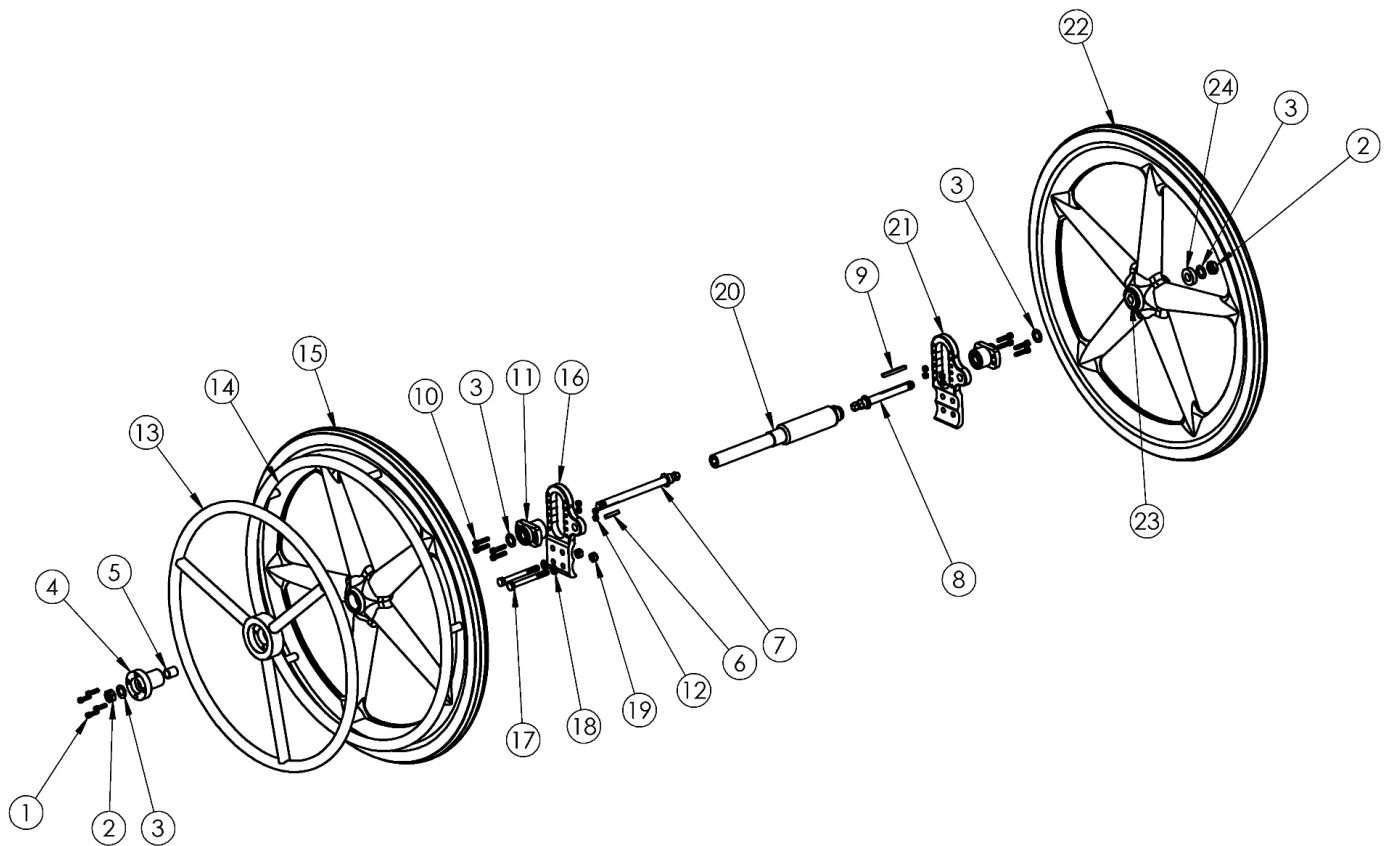

Focus CR One Arm Drive Hex Style

*One Arm Drive Kits do not include rear tires

Item Number	Part Number	Description	Quantity	Retail
1-12, 13a, 14-19, 20e, 21-24	503476	Focus One Arm Drive Retrofit Kit with Aluminum Drive Handrim, 16.69" Drive Shaft <i>Used on 18" wide chairs</i>	1	\$1,951.85
1-12, 13a, 14-19, 20f, 21-24	503477	Focus One Arm Drive Retrofit Kit with Aluminum Drive Handrim, 17.69" Drive Shaft <i>Used on 19" wide chairs</i>	1	\$1,951.85
1-12, 13a, 14-19, 20i, 21-24	503480	Focus One Arm Drive Retrofit Kit with Aluminum Drive Handrim, 20.69" Drive Shaft <i>Used on 22" wide chairs</i>	1	\$1,951.85
1-12, 13b, 14-19, 20e, 21-24	503485	Focus One Arm Drive Retrofit Kit with Poly Coated Drive Handrim, 16.69" Drive Shaft <i>Used on 18" wide chairs</i>	1	\$2,157.85
1-12, 13b, 14-19, 20f, 21-24	503486	Focus One Arm Drive Retrofit Kit with Poly Coated Drive Handrim, 17.69" Drive Shaft <i>Used on 19" wide chairs</i>	1	\$2,157.85
1-12, 13b, 14-19, 20i, 21-24	503489	Focus One Arm Drive Retrofit Kit with Poly Coated Drive Handrim, 20.69" Drive Shaft <i>Used on 22" wide chairs</i>	1	\$2,157.85
1-9	504339	One Arm Drive Axle Assembly, Focus	1	\$878.08