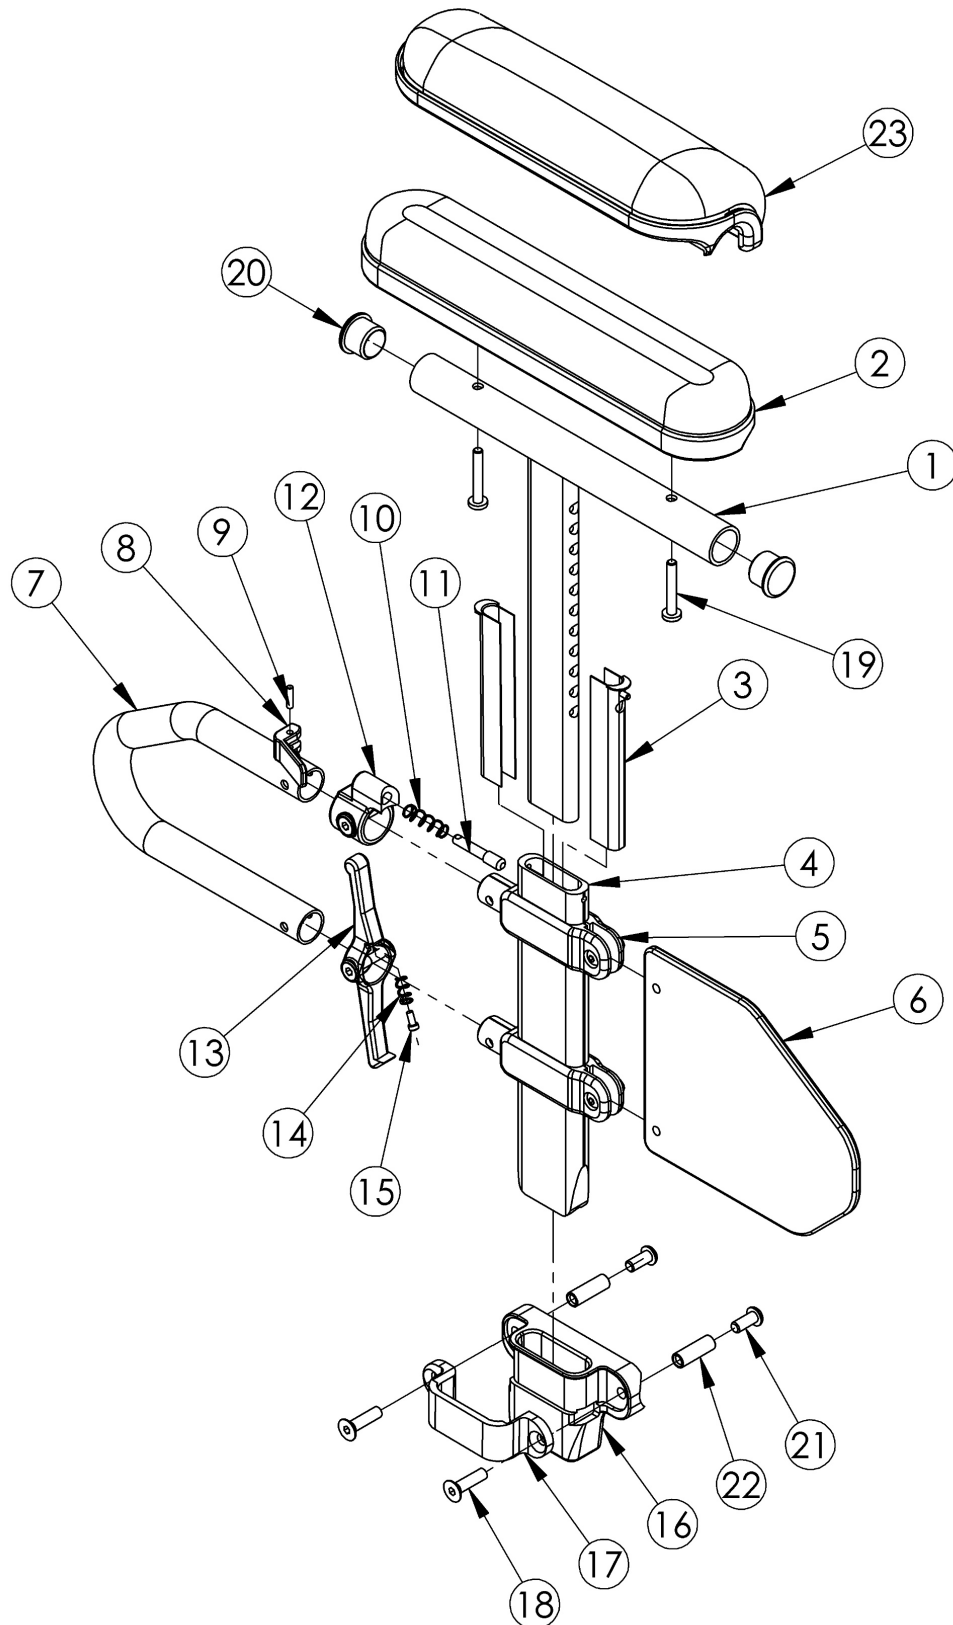

Discontinued Catalyst Height Adjustable T-Arm

Short assemblies are used with 14-17 Seat Depths. Long assemblies are used with 18"-20" Seat Depths.

Item Number	Part Number	Description	Quantity	Retail
1a, 20	000091	Height Adj T Armrest Upper Desk	1	\$71.43
1b, 20	000101	Height Adj T Armrest Upper Full	1	\$71.43
2a	100500	Arm Pad Full	1	\$22.50
2b	100501	Arm Pad Desk	1	\$22.50
3	000090	Height Adj T Armrest Shim	2	\$2.43
4	000089	Height Adj T Armrest Post	1	\$23.89
5	000092	Height Adj T Armrest Clamp	2	\$8.53
6a	000097	Height Adj T Armrest Side Guard Short <i>Used with 14-17 Seat Depths</i>	1	\$13.65
6b	000120	Height Adj T Armrest Side Guard Long <i>Used with 18-20 Seat Depths</i>	1	\$35.29
7	000095	Height Adj T Armrest Transfer Tube	1	\$26.72
8	000098	Height Adj Armrest Lever	1	\$3.41
9	200257	Dowel Pin 1/8 x 1/2	1	\$2.50
10	000134	Height Adj Armrest Lever Spring	1	\$1.06
11	000099	Height Adj Armrest Lever Pin	1	\$18.20
12	000096	Height Adj T Armrest Pin Lock Housing	1	\$14.00
8-12	500541	Arm Height Adj T Upper Lever Assembly	1	\$38.60
13	000100	Height Adj T Armrest Release Lever	1	\$8.87
14	000135	Height Adj T Armrest Release Lever Spring	1	\$1.04
15	000152	Height Adj T Armrest Release Spring Button	1	\$1.04
16	000087	Height Adjustable T-Arm Receiver 1" CAT	1	\$14.51
17	000088	Height Adj T Armrest Bracket	1	\$26.10
18	100866	M6 x 20 CLS12.9 DIN7991 FSHCS BLK ZC w/Patch	2	\$2.50
19a	100696	M5 x 30mm PPH Capscrew <i>Used with Standard Arm Pads</i>	2	\$1.50
19b	100654	M5 x 40 DIN7985 PH Pan HD M/S ZC <i>Used with Waterfall Arm Pads</i>	2	\$1.50