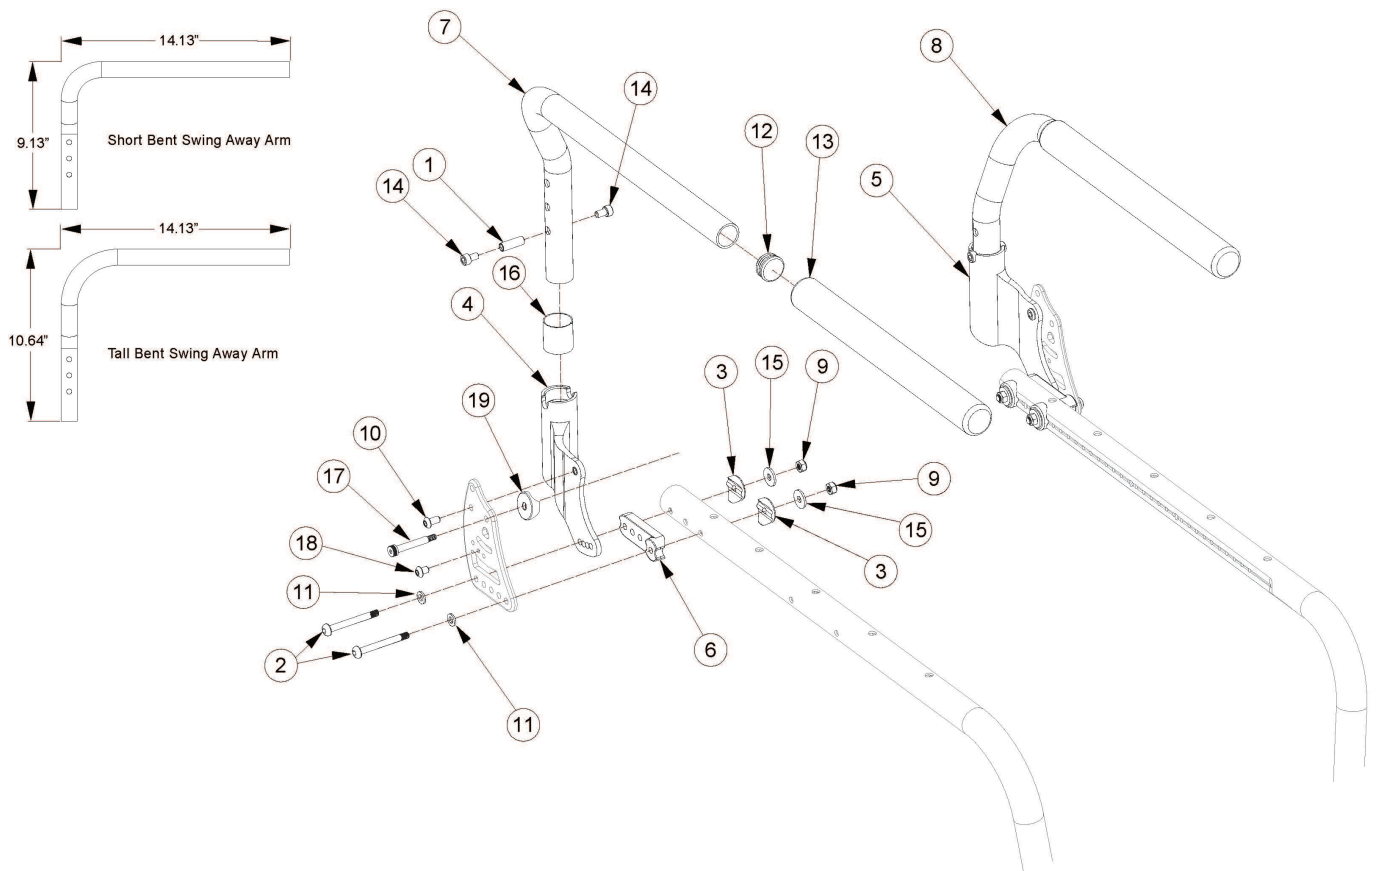

Ethos Swing Away Armrest

Item Number	Part Number	Description	Quantity	Retail
1-4, 6, 7a, 9-19	108172	Short Swing Away Arm with Receiver Assembly Right, Ethos	1	\$169.26
1-3, 5, 6, 8a, 9-19	108173	Short Swing Away Arm with Receiver Assembly Left, Ethos	1	\$169.26
1-6, 7a, 8a, 9-19	108174	Short Swing Away Arm with Receiver Assembly PAIR, Ethos	1	\$338.52
1-4, 6, 7b, 9-19	108175	Tall Swing Away Arm with Receiver Assembly Right, Ethos	1	\$169.72
1-3, 5, 6, 8b, 9-19	108176	Tall Swing Away Arm with Receiver Assembly Left, Ethos	1	\$169.72
1-6, 7b, 8b, 9-19	108177	Tall Swing Away Arm with Receiver Assembly PAIR, Ethos	1	\$339.44
2-4, 6, 9-11, 15-19	108164	Swing Away Arm Receiver Assembly Right, Ethos	1	\$122.48
2, 3, 5, 6, 9-11, 15-19	108165	Swing Away Arm Receiver Assembly Left, Ethos	1	\$122.48
1	000065	M6 x 23.68 Threaded Barrel	1	\$4.05
2	003232	M6 x 55 BHCS Blk Zc	2	\$8.76

Item Number	Part Number	Description	Quantity	Retail
3	003849	Saddle For Dimple 1 1/8"	2	\$0.43
4, 16	108162	Swing Away Arm Receiver with Nyliner, Right	1	\$95.24
5, 16	108163	Swing Away Arm Receiver with Nyliner, Left	1	\$95.24
6	004116	Saddle, Swing Away Arm, 1 1/8" Tube	1	\$1.11
7a, 12, 13	108166	Short Swing Away Arm Right, Ethos	1	\$38.61
8a, 12, 13	108167	Short Swing Away Arm Left, Ethos	1	\$38.61
7a, 8a, 12, 13	108168	Short Swing Away Arm PAIR, Ethos	1	\$77.22
7b, 12, 13	108169	Tall Swing Away Arm Right, Ethos	1	\$39.07
8b, 12, 13	108170	Tall Swing Away Arm Left, Ethos	1	\$39.07
7b, 8b, 12, 13	108171	Tall Swing Away Arm PAIR, Ethos	1	\$78.14
9	100658	M6 Nylock Nut Blk Zn	2	\$1.03
10	100667	M6 x 12 BTN SHCS BLKZC w/Patch	1	\$1.55
11	100746	M6 Flat Washer Blk Zn	2	\$1.55
12	100804	Tube End Plug 1"	1	\$1.55
14	101179	M6 x 10 SHCS BLK ZC w/Patch	2	\$2.06
15	101853	M6 Washer Blk Zn	2	\$0.52
16	103517	Nyliner 1" ID x 1.094" OD x 1.125" Long	1	\$10.15
17	103397	M6 x 40 Shoulder Screw BLK ZC	1	\$2.50
18	102621	M5 x 8 BHCS BLK ZC	1	\$0.52
19	004117	Saddle M6 ID x 1 OD x .25 T	1	\$0.46