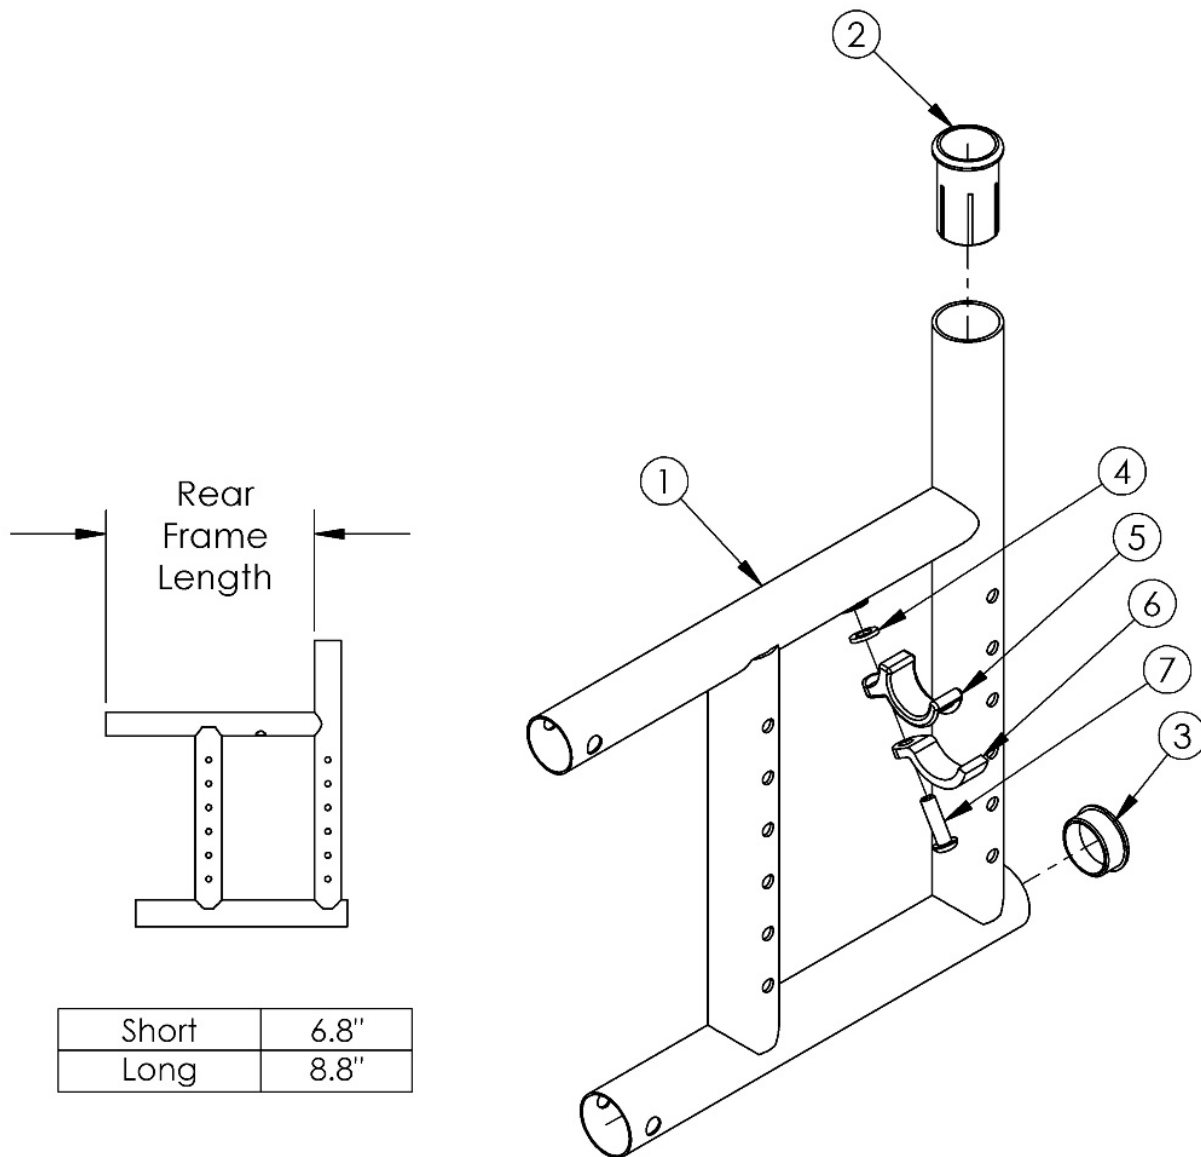

Catalyst 5Ti Rear Frame

Use the short frame for 14-17" Seat Depths. Use long the frame for 18-20" Seat Depths.<p>
 If switching to a new Seat Depth, new Height Adjustable Flip Back T-Arms may be required (if present).

Item Number	Part Number	Description	Quantity	Retail
4, 5, 6, 7	501005	Seat Hook and Support Hardware Kit, Catalyst <i>This kit contains quantity of 1 each</i>	1	\$17.06
1a, 2, 3	100275	Frame Assm Cat TI Rear Right Short	1	\$549.20
1b, 2, 3	100276	Frame Assm Cat TI Rear Right Long	1	\$549.20

Item Number	Part Number	Description	Quantity	Retail
1c, 2, 3	100277	Frame Assm Cat TI Rear Left Short	1	\$549.20
1d, 2, 3	100278	Frame Assm Cat TI Rear Left Long	1	\$549.20
2	000030	Backrest Sleeve Cat	1	\$3.45
3	100532	Tube End Plug 1 1/8"	1	\$2.58
4	100831	1/2" Washer OD .040" Thick	1	\$1.55
5	000003	Seat Hook CAT	1	\$7.55
6	000004	Seat Hook Support CAT	1	\$6.42
7	100668	M6 x 20 CLS10.9 BTN SHCS ZC w/Patch	1	\$1.55