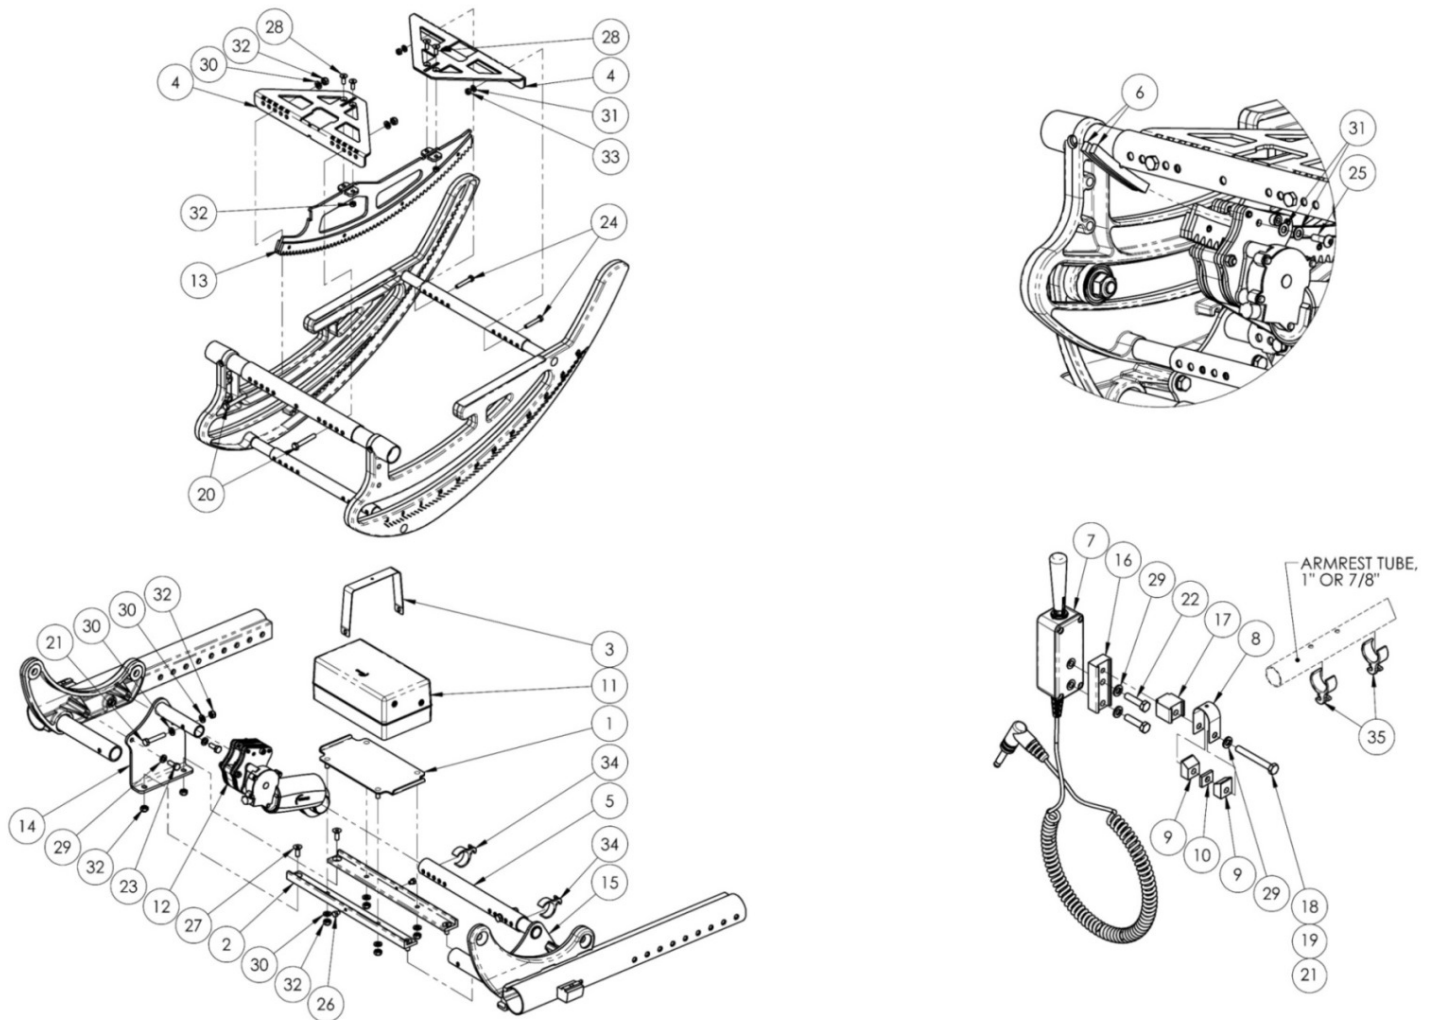

(Discontinued 1) Focus CR Power Tilt

This Focus CR Power Tilt is discontinued and was used on serial numbers prior to FCHD002253 and FCR0020156.

Item Number	Part Number	Description	Quantity	Retail
1	002819	Power Tilt Tray RCB Focus	2	$16.50
2a	002820	Power Tilt Bracket RCB 14W Focus	2	$41.00
2b	002821	Power Tilt Bracket RCB 15W Focus	2	$43.00
2c	002822	Power Tilt Bracket RCB 16W Focus	2	$45.50
2d	002823	Power Tilt Bracket RCB 17W Focus	2	$46.50
2e	002824	Power Tilt Bracket RCB 18W Focus	2	$48.50
2f	002825	Power Tilt Bracket RCB 19W Focus	2	$50.50
2g	002826	Power Tilt Bracket RCB 20W Focus	2	$52.50