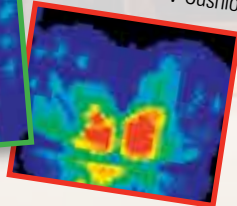

### Adjust it how you want it

As you have come to expect from ROHO, an easily accessible valve allows you to adjust the air level to one that works best for you.

### Designer Covers

Choose from three cover models, whichever best coordinates with your personal style.

ROHO Shape Fitting Technology®

Seated on your scooter  
*with* ROHO's LTV-Cushion

Seated on your scooter  
*without* the LTV-Cushion

Medically proven pressure mapping illustrates the difference. Red and yellow areas show painful pressure points. The LTV Cushion significantly redistributes pressure and maximizes comfort.