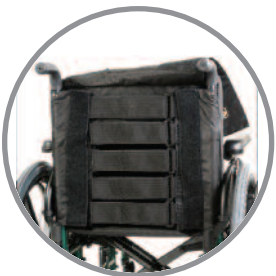

Watch VIDEO to see new features in action!

ELR/ALR

- 2" of height adjustment to better align pivot with knee joint
- New angle adjustable mechanism is easy to release and indexed with audible clicks through range of motion

24" 5-SPOKE MAG WHEEL

- Over 1 pound lighter than previous model (pair)
- Closed spoke design prevents debris from collecting on spoke

TENSION-ADJUSTABLE UPHOLSTERY OPTIONS

- Now HCPCS Code Verified
- JAY GO Back (Shown), Ballistic and 3DX Options

UPDATED HEMI FRAME HANGER

- STFHS are approximately 1/2" lower
- Now in line with seat rail

Quickie 2

Quickie 2 Lite

WC-19 TRANSIT APPROVED FOR OCCUPANT TRANSPORT

Zippie® and Quickie® IRIS™ Enhancements

SWING-IN/SWING-OUT HANGER

- 2" of height adjustment to better align pivot with knee joint
- New angle adjustable mechanism is easy to release and indexed with audible clicks through range of motion

STRUT TUBE TECHNOLOGY

- Standard availability of light weight fixed width option
- Optional width-adjustable system accommodates changes in width based on client needs