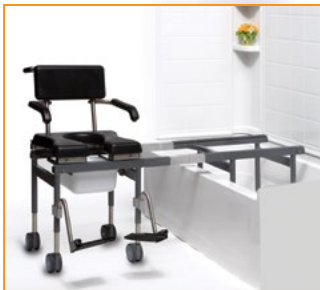

MULTI-FUNCTION, LIGHT WEIGHT SYSTEM:

- BATH SLIDER
- ROLL-IN SHOWER CHAIR
- TRANSFER CHAIR
- BEDSIDE COMMODE
- OVER-THE-TOILET COMMODE

Shown with optional adjustable bridge.

FEATURES

- Compact 18" wide tub base transfer frame fits inside bathtub
- Locking system for added safety
- Height adjustments to fit over most toilets and tubs
- Removable 13" bridge
- Lightweight aluminum construction
- Flip-up armrests and swing-away footrests
- Latex and silicone free
- Includes commode pail, locking casters, and footrests

BENEFITS

- Reduces the need for multiple pieces of equipment
- Designed for independent use, or with assistance
- Shower door or curtain can be drawn when bridge is removed

*All dimensions are based on footprint unless noted.