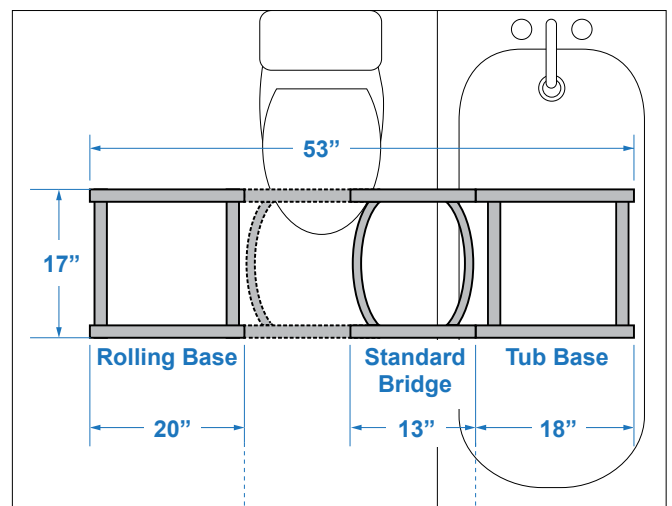

MULTI-FUNCTION, LIGHT WEIGHT SYSTEM:

- BATH SLIDER
- ROLL-IN SHOWER CHAIR
- TRANSFER CHAIR
- BEDSIDE COMMODE
- OVER-THE-TOILET COMMODE

Shown with optional adjustable bridge.

FEATURES

- Compact 18" wide tub base transfer frame fits inside bathtub
- Locking system for added safety
- Height adjustments to fit over most toilets and tubs
- Removable 13" bridge
- Lightweight aluminum construction
- Flip-up armrests and swing-away footrests
- Latex and silicone free
- Includes commode pail, locking casters, and footrests

BENEFITS

- Reduces the need for multiple pieces of equipment
- Designed for independent use, or with assistance
- Shower door or curtain can be drawn when bridge is removed

*All dimensions are based on footprint unless noted.

Optional Bridges

- Fixed length: 7", 9" or 11"
- Adjustable length: 13½" - 17¾" or 17½" - 21¼"